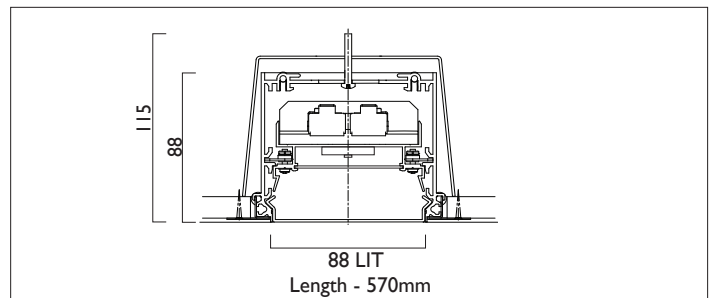

LIGHTLINE LED 88

TRIMLESS

LIGHTLINE LED 88 is suitable for recess mounting in most ceiling types. It consists of an aluminium extruded profile with white RAL9010 ceiling trim as individual modules in various chassis lengths, and comes complete with integral driver. Optical control is provided by a clip in opal diffuser/

Product Number	L3302
Lamp Type	LED, 2340 lumens, 4000K, Ra>80, 15.6W
Construction	Aluminium / Steel / Plastic
Diffuser	Opal
Ceiling Trim	White RAL 9010
IP	IP40
Control	Driver

EN 60598-1
WEE/AE0290TY