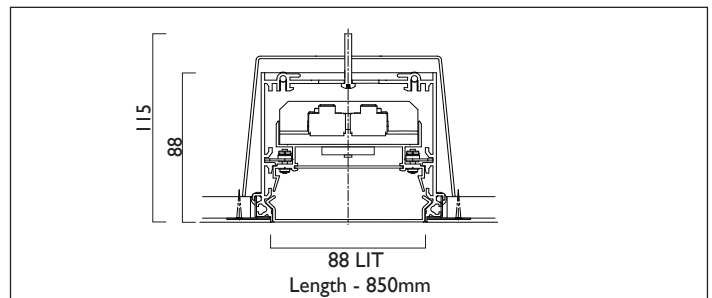

LIGHTLINE LED 88

TRIMLESS

LIGHTLINE LED 88 is suitable for recess mounting in most ceiling types. It consists of an aluminium extruded profile with white RAL9010 ceiling trim as individual modules in various chassis lengths, and comes complete with integral driver. Optical control is provided by a clip in opal diffuser.

Product Number	L3303
Lamp Type	LED, 3510 lumens, 4000K, Ra>80, 23.4W
Construction	Aluminium / Steel / Plastic
Diffuser	Opal
Ceiling Trim	White RAL 9010
IP	IP40
Control	Driver

EN 60598-1
WEE/AE0290TY