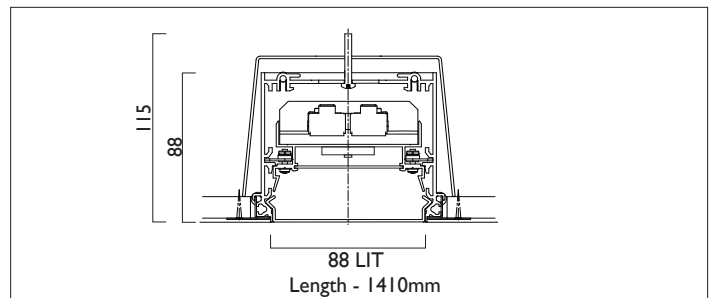

LIGHTLINE LED 88

TRIMLESS

LIGHTLINE LED 88 is suitable for recess mounting in most ceiling types. It consists of an aluminium extruded profile with white RAL9010 ceiling trim as individual modules in various chassis lengths, and comes complete with integral driver. Optical control is provided by a clip in opal diffuser/

Product Number	L3305
Lamp Type	LED, 5850 lumens, 4000K, Ra>80, 39W
Construction	Aluminium / Steel / Plastic
Diffuser	Opal
Ceiling Trim	White RAL 9010
IP	IP40
Control	Driver

EN 60598-1
WEE/AE0290TY