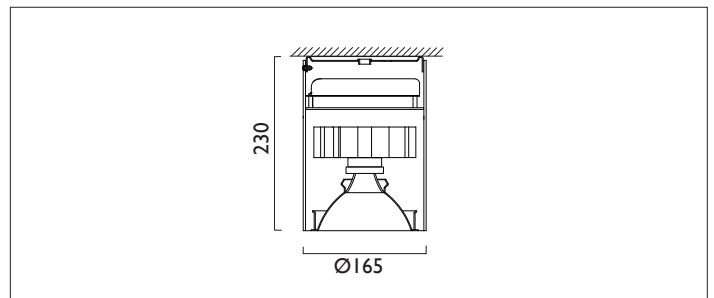

CIVIC XI65

CIVIC XI65 Surface mounted downlighter with a choice of deep cone reflector finish, beam distribution and with black casing. Driver mounted integrally.
Overall diameter 165mm. Height 230mm. Xicato LED.