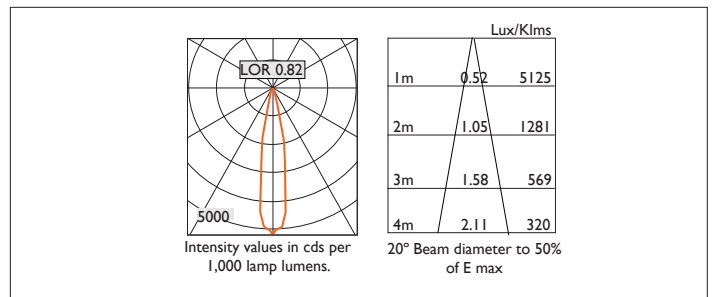

CIVIC XI65

CIVIC XI65 Surface mounted downlighter with a choice of deep cone reflector finish, beam distribution and with black casing. Driver mounted integrally.
Overall diameter 165mm. Height 230mm. Xicato LED.