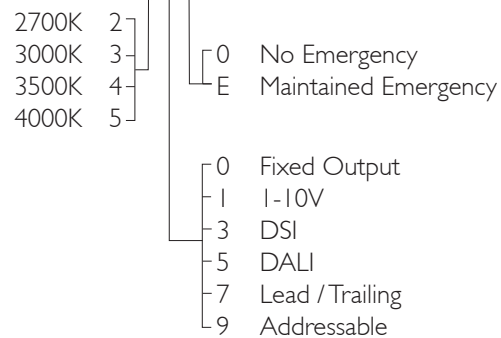

EN 60598-1
WEE/AE0290TY