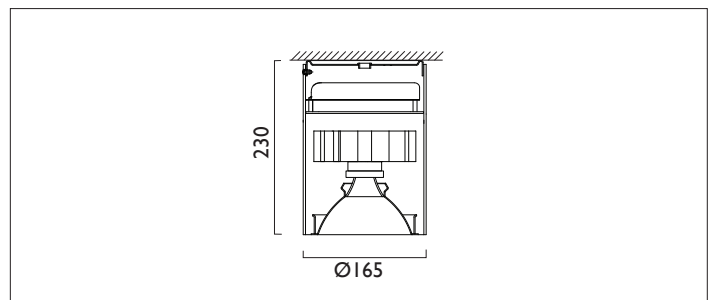

CIVIC XI 65

CIVIC XI 65 Surface mounted downlighter with a choice of deep cone reflector finish, beam distribution and with black casing. Driver mounted integrally.
Overall diameter 165mm. Height 230mm. Xicato LED.