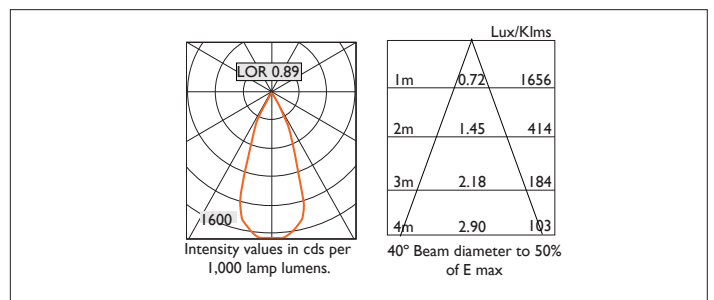

CIVIC XI 65

CIVIC XI 65 Surface mounted downlighter with a choice of deep cone reflector finish, beam distribution and with black casing. Driver mounted integrally.
Overall diameter 165mm. Height 230mm. Xicato LED.