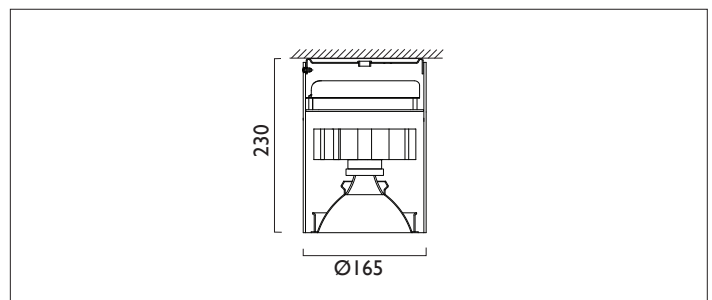

CIVIC XI65

CIVIC XI65 Surface mounted downlighter with a choice of deep cone reflector finish, beam distribution and with black casing. Driver mounted integrally.
Overall diameter 165mm. Height 230mm. Xicato LED.