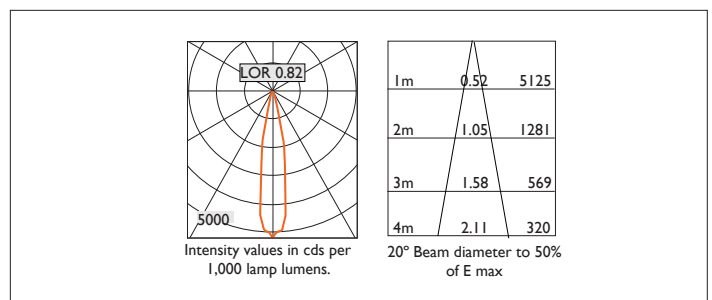

CIVIC XI65

CIVIC XI65 Surface mounted downlighter with a choice of deep cone reflector finish, beam distribution and with black casing. Driver mounted integrally.
Overall diameter 165mm. Height 230mm. Xicato LED.