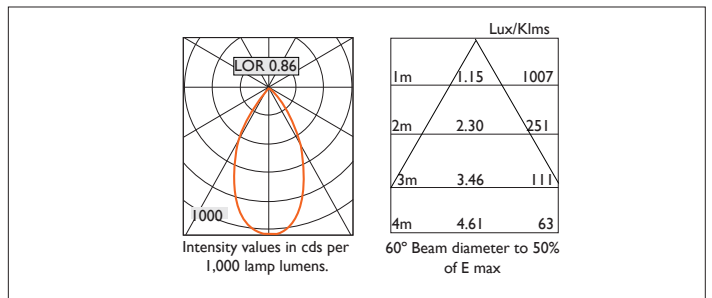

# CIVIC XI65

CIVIC XI65 Surface mounted downlighter with a choice of deep cone reflector finish, beam distribution and with black casing. Driver mounted integrally. Overall diameter 165mm. Height 230mm. Xicato LED.