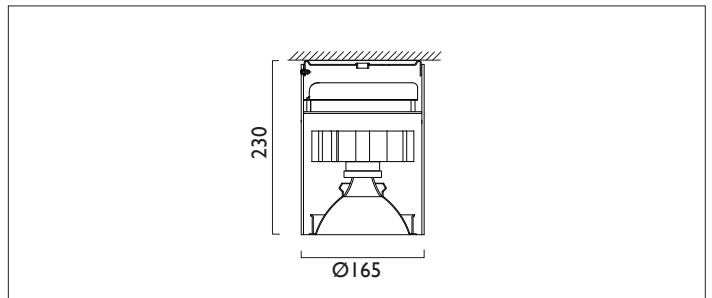

# CIVIC XI65

CIVIC XI65 Surface mounted downlighter with a choice of deep cone reflector finish, beam distribution and with black casing. Driver mounted integrally. Overall diameter 165mm. Height 230mm. Xicato LED.

Product Number	M4164/*Engine
Lamp Type	Xicato XTM LED, Up to 3000 lumens
Reflector	White
Beam Angle	60°
Construction	Aluminium / Steel
Finish	Black
IP	IP20
Control	Driver

Please Note: For lumen output/power, colour temperature and protocols and appropriate Light Engine should also be specified.