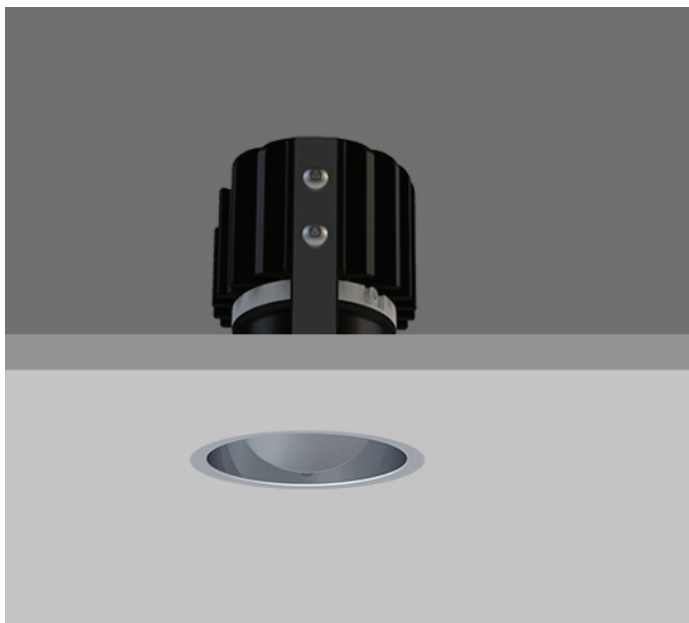

MINITRIM 62 WALLWASHER - CITIZEN LED

MINITRIM 62 FIXED WALLWASHER Round recessed, kick reflector, with no separate ceiling trim. The high-quality precision light controller with lens plus deep cone aluminium reflector gives visual comfort. Kick reflector wallwashing re-directs light up the wall or vertical surface. The MINITRIM 62 Wallwasher is easy to install and incorporates the latest, high efficiency LED technology. Colour consistency through life is ensured by state-of-the-art components and passive cooling aluminium heat sinks. Standard colour temperatures: 2700K, 3000K, 4000K, colour rendering Ra >80 and >90 2-3 step Macadam are all available. Life 50000 hours. A choice of drivers provide fixed supply or dimming to project requirements. IP20, high specification diecast construction, colour powder coat finish provides longevity. Built to conform to the requirements of BS EN 60598-1 and IEC 598. The MINITRIM 62 spring mechanism makes installation easy. Photometrically tested to LM-79-08 confirms MINITRIMs high performance.

Spectro
Silver

IP20

Asym-
metric **F8807**

Engine Order Code	Output (Lumens)	CCT	CRI	Pd (W)	VF forward	Current
10F2	1000	2700K	>80	6.5W	32	200 mA
13F2	1300	2700K	>80	8.3W	33	250 mA

10F3	1000	3000K	>80	6.5W	32	200 mA
13F3	1300	3000K	>80	8.3W	33	250 mA