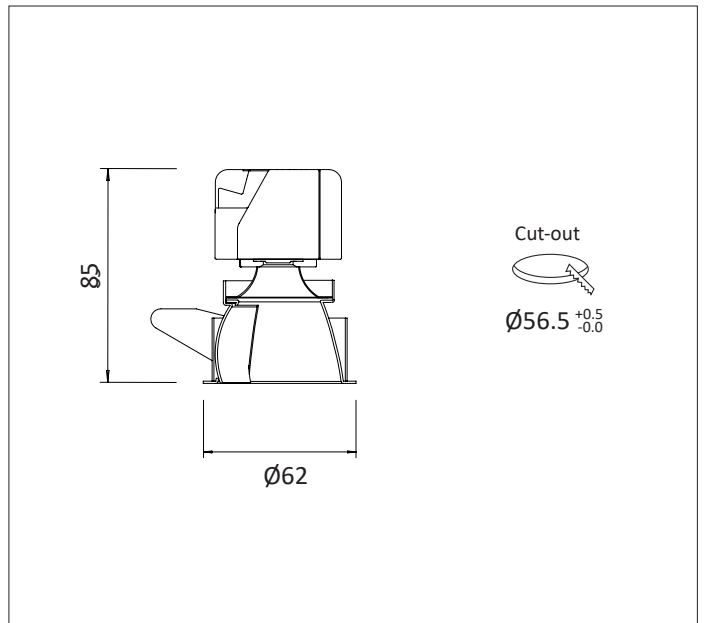

MINITRIM 62 WALLWASHER - CITIZEN LED

MINITRIM 62 FIXED WALLWASHER Round recessed, kick reflector, with no separate ceiling trim. The high-quality precision light controller with lens plus deep cone aluminium reflector gives visual comfort. Kick reflector wallwashing re-directs light up the wall or vertical surface. The MINITRIM 62 Wallwasher is easy to install and incorporates the latest, high efficiency LED technology. Colour consistency through life is ensured by state-of-the-art components and passive cooling aluminium heat sinks. Standard colour temperatures: 2700K, 3000K, 4000K, colour rendering Ra >80 and >90 2-3 step Macadam are all available. Life 50000 hours. A choice of drivers provide fixed supply or dimming to project requirements. IP20, high specification diecast construction, colour powder coat finish provides longevity. Built to conform to the requirements of BS EN 60598-1 and IEC 598. The MINITRIM 62 spring mechanism makes installation easy. Photometrically tested to LM-79-08 confirms MINITRIMs high performance.