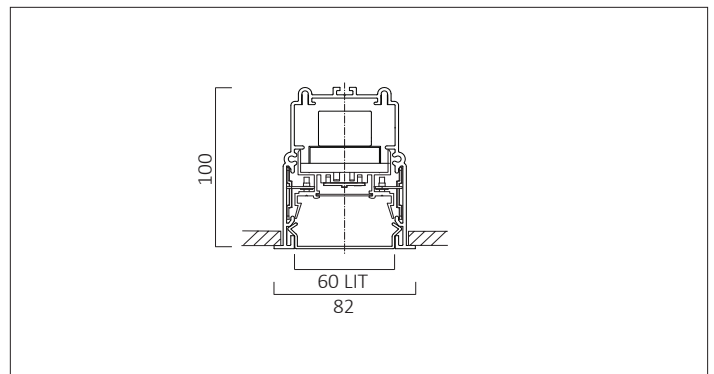

LIGHTLINE LED 60

LIGHTLINE LED 60 is suitable for recess mounting in most ceiling types. It consists of an aluminium extruded profile with white RAL 9010 ceiling trim as individual modules in various chassis lengths, and comes complete with integral driver.

Optical control is provided by a clip in opal diffuser.

High Output LED. Small tolerance of MacAdam 3. Long life 72,000 hours.

Construction	Aluminium / Steel / Plastic
Diffuser	Opal
Ceiling Trim	White RAL 9010
IP	IP40
Control	Fixed, DALI, 1-10V

Product No	Length (mm)	Colour Temp	CRI	Source (Lm)	Wattage (W)	Current (mA)	System Efficacy (Lm/W)	Luminaire Efficacy (LLm/W)	Cut Out (mm)
L1602	590	3000K	>80	2260	13.2	300	162	98	73 x 581
L1603	870	3000K	>80	3390	19.8	300	162	98	73 x 861
L1604	1150	3000K	>80	4520	26.4	300	162	98	73 x 1141
L1605	1430	3000K	>80	5650	33.0	300	162	98	73 x 1421
L1606	1710	3000K	>80	6780	39.6	300	162	98	73 x 1701
L1702	590	4000K	>80	2340	13.2	300	170	102	73 x 581
L1703	870	4000K	>80	3510	19.8	300	170	102	73 x 861
L1704	1150	4000K	>80	4680	26.4	300	170	102	73 x 1141
L1705	1430	4000K	>80	5850	33.0	300	170	102	73 x 1421
L1706	1710	4000K	>80	7020	39.6	300	170	102	73 x 1701

Tolerance range for optical and electrical data: ±10 %.
Other outputs are available.