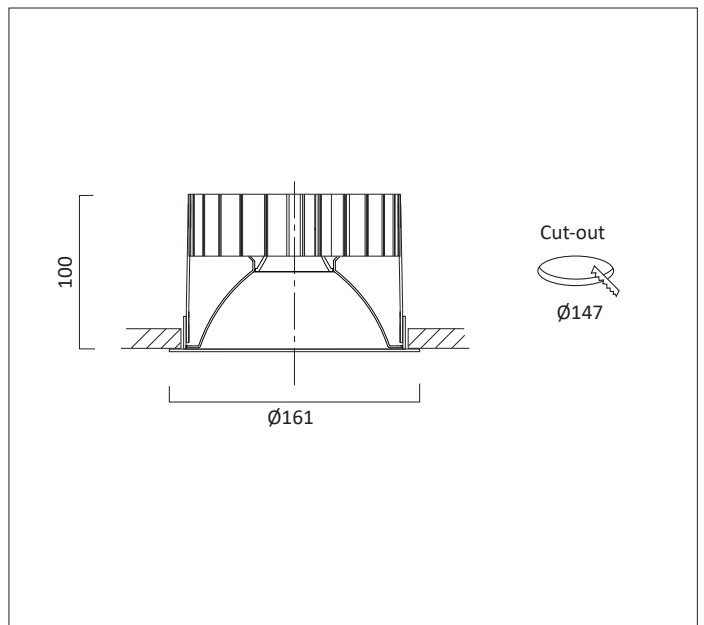

TEMPO X161 - Xicato LED

TEMPO X161 Round recessed downlighter with standard white ceiling trim and a choice of deep cone reflector finish and beam distribution. The high-quality precision light controller with deep cone aluminium reflector gives visual comfort. The TEMPO X161 is easy to install and incorporates the latest, high efficiency LED technology. Colour consistency through life is ensured by state-of-the-art components and passive cooling aluminium heat sinks.

Standard colour temperatures: 2700K, 3000K, 4000K, colour rendering Ra >80 2 step Macadam are all available. Life 50000 hours. A choice of drivers provide fixed supply or dimming to project requirements. IP20 or IP44 durable, high specification diecast construction, colour powder coat finish provides longevity.

Built to conform to the requirements of BS EN 60598-1 and IEC 598.

Photometrically tested to LM-79-08 confirms TEMPO X161 high performance.

	Specular Silver	Satin Silver	White
IP20			
20°	C7121	C7122	C7124
40°	C7141	C7142	C7144
60°	C7161	C7162	C7164
IP44			
20°	C7221	C7222	C7224
40°	C7241	C7242	C7244
60°	C7261	C7262	C7264