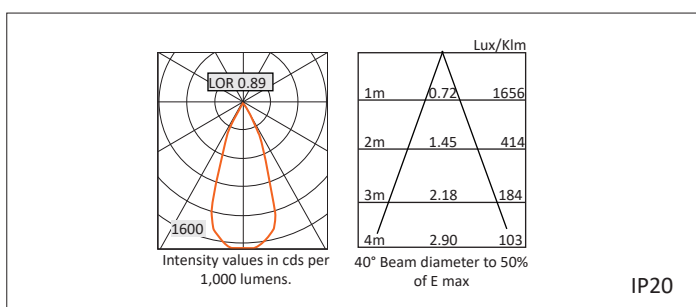

DRIVERS & EMERGENCY

Driver Order Code	Lumens	Make	Type	Max Output	Voltage Range	Dimming Range	Current Range	DAL Part No
0	FIXED							
1	1-10V							
3	DSI							
5	DALI							
7	LEAD / TRAIL							

Emergency Order Code	Description	Output (Lumens)	Emergency Operation (Lumens)	DAL Part No
0	No emergency			
E	3 hour maintained emergency pack			
9E	with DALI Addressable with full error feed back			

PHOTOMETRIC DATA

Full Product Number Example

C714120A550

C71 Xicato LED- IP20

4 40°

1 Specular Silver

20 2000 lumens

A CRI >80 - 2 Step MacAdam

5 5000K

5 DALI Driver

0 No Emergency