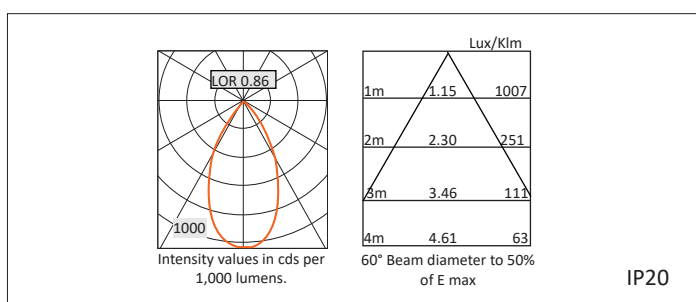

DRIVERS & EMERGENCY

Driver Order Code	Lumens	Make	Type	Max Output	Voltage Range	Dimming Range	Current Range	DAL Part No
0	FIXED							
1	1-10V							
3	DSI							
5	DALI							
7	LEAD / TRAIL							

Emergency Order Code	Description	Output (Lumens)	Emergency Operation (Lumens)	DAL Part No
0	No emergency			
E	3 hour maintained emergency pack			
9E	with DALI Addressable with full error feed back			

PHOTOMETRIC DATA

Full Product Number Example

C714120A550

C71 Xicato LED- IP20

4 40°

1 Specular Silver

20 2000 lumens

A CRI >80 - 2 Step MacAdam

5 5000K

5 DALI Driver

0 No Emergency