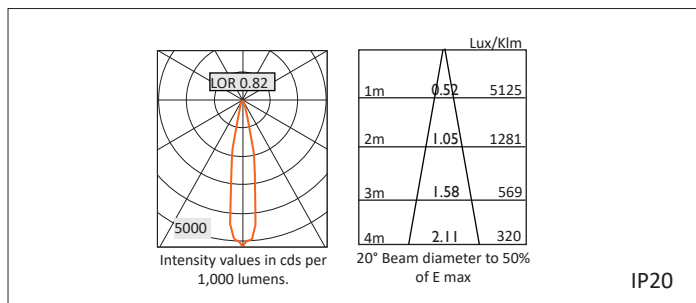

DRIVERS & EMERGENCY

Driver Order Code	Lumens	Make	Type	Max Output	Voltage Range	Dimming Range	Current Range	DAL Part No
0	FIXED							
1	1-10V							
3	DSI							
5	DALI							
7	LEAD / TRAIL							

Emergency Order Code	Description	Output (Lumens)	Emergency Operation (Lumens)	DAL Part No
0	No emergency			
E	3 hour maintained emergency pack			
9E	with DALI Addressable with full error feed back			

PHOTOMETRIC DATA

Full Product Number Example

C714120A550

C71 Xicato LED- IP20

4 40°

1 Specular Silver

20 2000 lumens

A CRI >80 - 2 Step MacAdam

5 5000K

5 DALI Driver

0 No Emergency