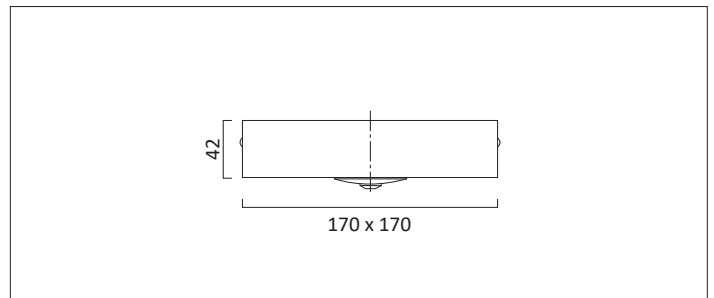

WAYLIGHT 3 SQUARE SURFACE OPEN AREA LENS

WAYLIGHT 3 SS OAL surface mounted with open area lens non maintained emergency unit with a constant current 110 degree wide beam 3W white LED. Complete with charge LED.
Designed to comply with all of the requirements of BS EN 60598-2-22.

Product Number	D7490
Lamp Type	LED
Output	197 lumens
Construction	Aluminium / Steel
Finish	White RAL 9010
IP	IP20