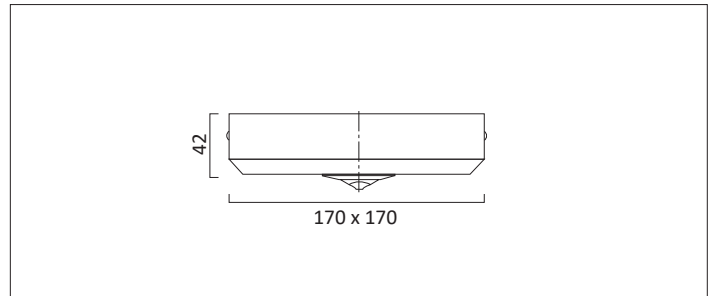

# WAYLIGHT 3 SQUARE SURFACE CORRIDOR LENS

WAYLIGHT 3 SS CL surface mounted with corridor lens non maintained emergency unit with a constant current, 3W white LED. Complete with charge LED. Designed to comply with all of the requirements of BS EN 60598-2-22.

Product Number	D7590
Lamp Type	LED
Output	197 lumens
Construction	Aluminium / Steel
Finish	White RAL 9010
IP	IP20