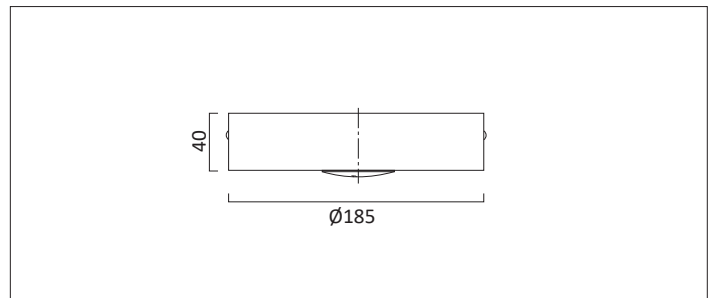

WAYLIGHT 3 ROUND SURFACE

WAYLIGHT 3 RS surface mounted non maintained emergency unit with a constant current 110 degree wide beam 3W white LED. Complete with charge LED. Designed to comply with all of the requirements of BS EN 60598-2-22.

Product Number	D7090
Lamp Type	LED
Output	197 lumens
Beam Angle	110°
Construction	Aluminium / Steel
Finish	White RAL 9010
IP	IP20