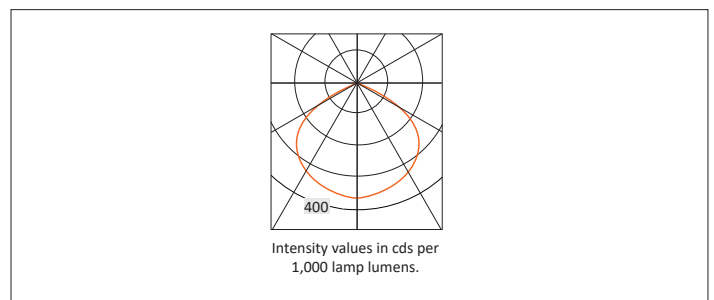

WAYLIGHT 3 ROUND SURFACE

WAYLIGHT 3 RS surface mounted non maintained emergency unit with a constant current 110 degree wide beam 3W white LED. Complete with charge LED. Designed to comply with all of the requirements of BS EN 60598-2-22.

Product Number	D7090
Lamp Type	LED
Output	197 lumens
Beam Angle	110°
Construction	Aluminium / Steel
Finish	White RAL 9010
IP	IP20