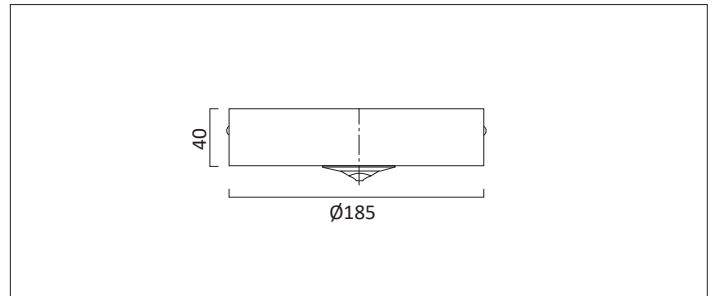

WAYLIGHT 3 ROUND SURFACE CORRIDOR LENS

WAYLIGHT 3 RS CL surface mounted with corridor lens non maintained emergency unit with a constant current, 3W white LED. Complete with charge LED. Designed to comply with all of the requirements of BS EN 60598-2-22.

Product Number	D7290
Lamp Type	LED
Output	197 lumens
Construction	Aluminium / Steel
Finish	White RAL 9010
IP	IP44