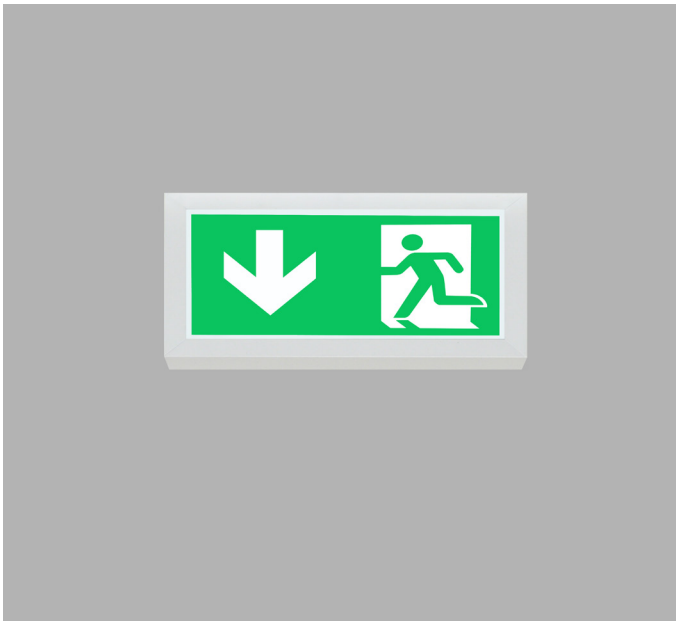

LEDEX S

LEDEX S wall mounted constructed in high quality aluminium extrusion finished in grey. To specify add directional sign panel. Comply with BS EN60958.2.22.

Product Number	D8000
Lamp Type	LED
Luminance	>500cd/m
Operation	Non-maintained, maintained or switched maintained
Source	10 x 3 chip white LED's
Battery	6.4V 1.5 Ah Li-Fe
Charge current	150mA nominal
Recharge period	24 hours (14 hrs for 1 hr duration)
Input voltage	230V +/-10% ~ 50Hz
Power	4.8W / 8.0VA
Construction	Aluminium / Steel / Plastic
Finish	White (RAL 9010)
IP	IP20
Control	Driver