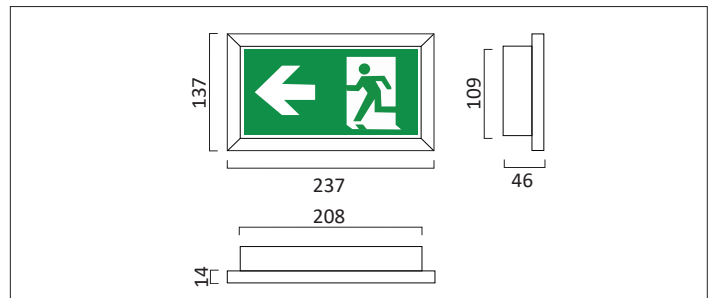

LEDEX S

LEDEX S wall mounted constructed in high quality aluminium extrusion finished in grey. To specify add directional sign panel. Comply with BS EN60958.2.22.

Product Number	D8000
Lamp Type	LED
Luminance	>500cd/m
Operation	Non-maintained, maintained or switched maintained
Source	10 x 3 chip white LED's
Battery	6.4V 1.5 Ah Li-Fe
Charge current	150mA nominal
Recharge period	24 hours (14 hrs for 1 hr duration)
Input voltage	230V +/-10% ~ 50Hz
Power	4.8W / 8.0VA
Construction	Aluminium / Steel / Plastic
Finish	White (RAL 9010)
IP	IP20
Control	Driver

/suffix	Legend	Direction
/ECAR	EC Format	Arrow Right
/ECAL	EC Format	Arrow Left
/ECAD	EC Format	Arrow Down
/ISOAR	ISO Format	Arrow Right
/ISOAL	ISO Format	Arrow Left
/ISOAU	ISO Format	Arrow Up