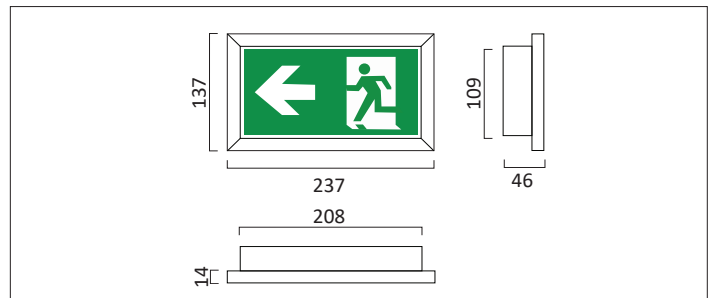

LEDEX S

LEDEX S wall mounted constructed in high quality aluminium extrusion finished in grey. To specify add directional sign panel. Comply with BS EN60958.2.22.

Product Number	D8100
Lamp Type	LED
Luminance	>500cd/m
Operation	Non-maintained, maintained or switched maintained
Source	10 x 3 chip white LED's
Battery	6.4V 1.5 Ah Li-Fe
Charge current	150mA nominal
Recharge period	24 hours (14 hrs for 1 hr duration)
Input voltage	230V +/-10% ~ 50Hz
Power	4.8W / 8.0VA
Construction	Aluminium / Steel / Plastic
Finish	Grey
IP	IP20
Control	DALI Driver

/suffix	Legend	Direction
/ECAR	EC Format	Arrow Right
/ECAL	EC Format	Arrow Left
/ECAD	EC Format	Arrow Down
/ISOAR	ISO Format	Arrow Right
/ISOAL	ISO Format	Arrow Left
/ISOAU	ISO Format	Arrow Up