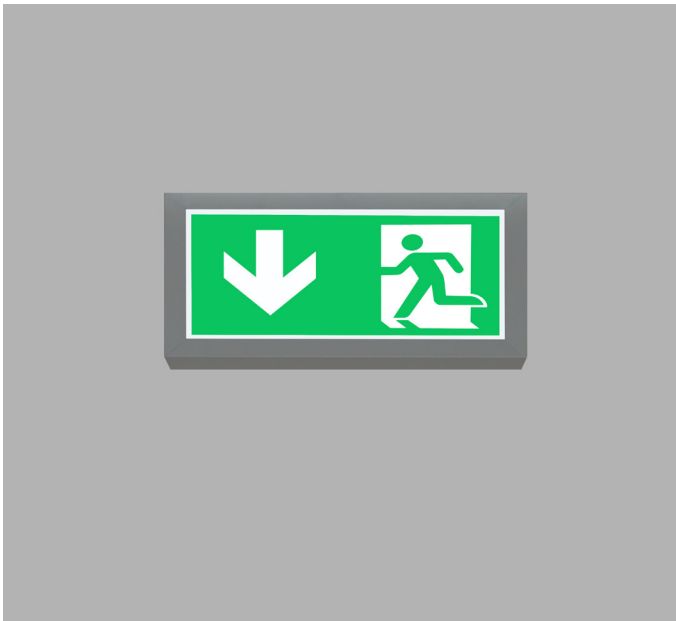

LEDEX S

LEDEX S wall mounted constructed in high quality aluminium extrusion finished in grey. To specify add directional sign panel. Comply with BS EN60958.2.22.

Product Number	D8100
Lamp Type	LED
Luminance	>500cd/m
Operation	Non-maintained, maintained or switched maintained
Source	10 x 3 chip white LED's
Battery	6.4V 1.5 Ah Li-Fe
Charge current	150mA nominal
Recharge period	24 hours (14 hrs for 1 hr duration)
Input voltage	230V +/-10% ~ 50Hz
Power	4.8W / 8.0VA
Construction	Aluminium / Steel / Plastic
Finish	Grey
IP	IP20
Control	DALI Driver