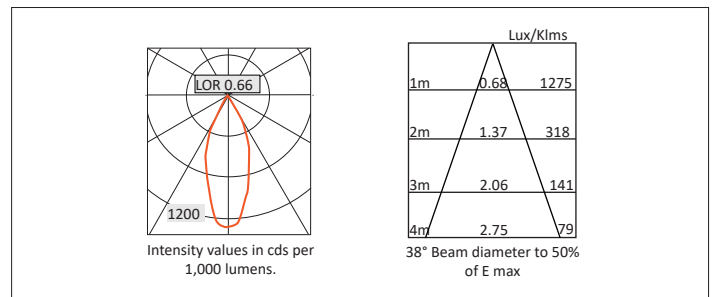

# VP X143

VP X143 FIXED Round recessed downlighter with white ceiling trim and low glare, deep cone, diffused spectro silver reflector and lens optic. Overall diameter 143mm, cut out 131mm diameter. Xicato LED.

Product Number	C2908/*Engine
Lamp Type	Xicato LED, Up to 2000 lumens
Construction	Aluminium / Steel / Glass
Ceiling Trim	White RAL 9010
IP	IP20
Control	Driver

Please Note: For lumen output/power, colour temperature and protocols and appropriate Light Engine should also be specified.

### \*Light Engine Specification

Xicato XTM 50,000 hours >Ra80

11A	1105 lm	7.2W	153 lm/w	350mA
14A	1490 lm	10.6W	141 lm/w	500mA
20A	2000 lm	15.2W	131 lm/w	700mA