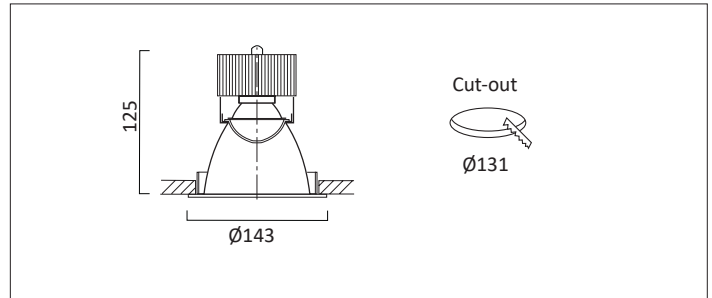

# VP X143

VP X143 FIXED Round recessed downlighter with white ceiling trim and low glare, deep cone, diffused spectro silver reflector and lens optic. Overall diameter 143mm, cut out 131mm diameter. Xicato LED.

Product Number	C2908/*Engine
Lamp Type	Xicato LED, Up to 2000 lumens
Construction	Aluminium / Steel / Glass
Ceiling Trim	White RAL 9010
IP	IP20
Control	Driver

Please Note: For lumen output/power, colour temperature and protocols and appropriate Light Engine should also be specified.