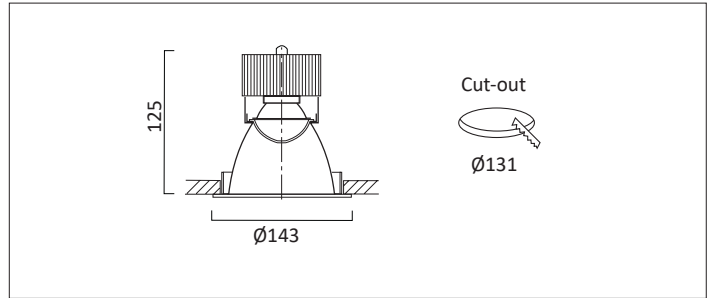

# VP X143 IP44

VP X143 FIXED IP44 Round recessed downlighter with white ceiling trim and low glare, deep cone, diffused spectro silver reflector and lens optic. Overall diameter 143mm, cut out 131mm diameter. Xicato LED.

Product Number	C3008/*Engine
Lamp Type	Xicato LED, Up to 2000 lumens
Construction	Aluminium / Steel / Glass
Ceiling Trim	White RAL 9010
IP	IP44
Control	Driver

Please Note: For lumen output/power, colour temperature and protocols and appropriate Light Engine should also be specified.