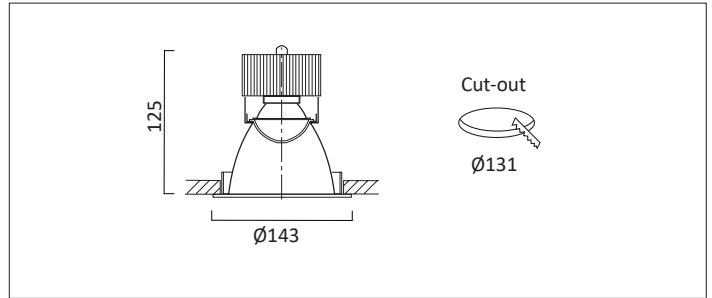

VP X143

VP X143 FIXED Round recessed downlighter with white ceiling trim and low glare, deep cone, diffused spectro silver reflector and lens optic. Overall diameter 143mm, cut out 131mm diameter. Xicato LED. Overall height varies in relation to LED lumen output.

Product Number	F4608/*Engine
Lamp Type	Xicato LED, Up to 3000 lumens
Construction	Aluminium / Steel / Glass
Ceiling Trim	White RAL 9010
IP	IP20
Control	Driver

Please Note: For lumen output/power, colour temperature and protocols and appropriate Light Engine should also be specified.