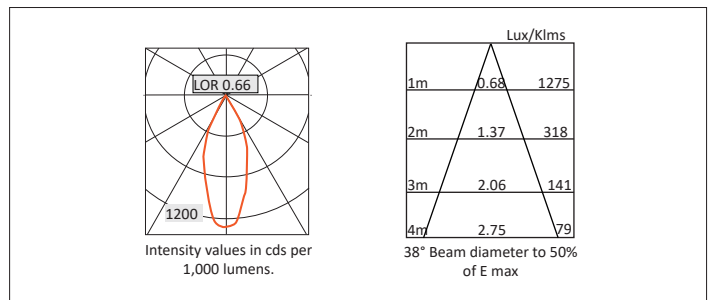

VP X143

VP X143 FIXED Round recessed downlighter with white ceiling trim and low glare, deep cone, diffused spectro silver reflector and lens optic. Overall diameter 143mm, cut out 131mm diameter. Xicato LED. Overall height varies in relation to LED lumen output.