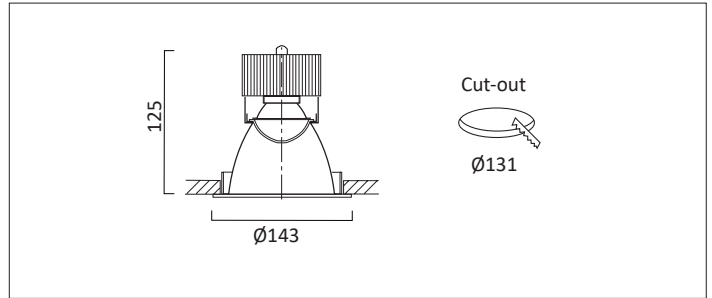

VP X143 IP44

VP X143 FIXED Round recessed downlighter with white ceiling trim and low glare, deep cone, diffused spectro silver reflector and lens optic. Overall diameter 143mm, cut out 131mm diameter. Xicato LED. Overall height varies in relation to LED lumen output.

Product Number	F4708/*Engine
Lamp Type	Xicato LED, Up to 3000 lumens
Construction	Aluminium / Steel / Glass
Ceiling Trim	White RAL 9010
IP	IP44
Control	Driver

Please Note: For lumen output/power, colour temperature and protocols and appropriate Light Engine should also be specified.