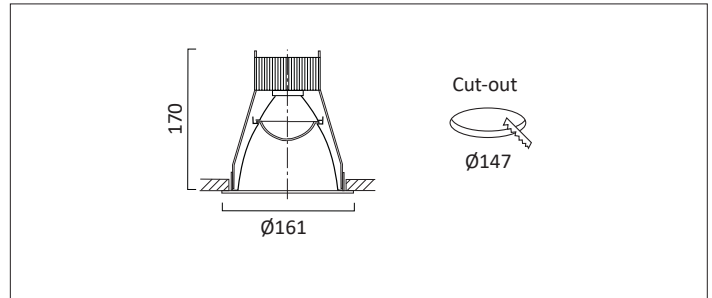

# VP X161

VP X161 FIXED Round recessed downlighter with white ceiling trim, low glare, deep cone, diffused spectro silver reflector and lens optic. Overall diameter 161mm, cut out 147mm diameter. Xicato LED.

Product Number	C4108/*Engine
Lamp Type	Xicato LED, Up to 2000 lumens
Construction	Aluminium / Steel
Ceiling Trim	White RAL 9010
IP	IP20
Control	Driver

Please Note: For lumen output/power, colour temperature and protocols and appropriate Light Engine should also be specified.