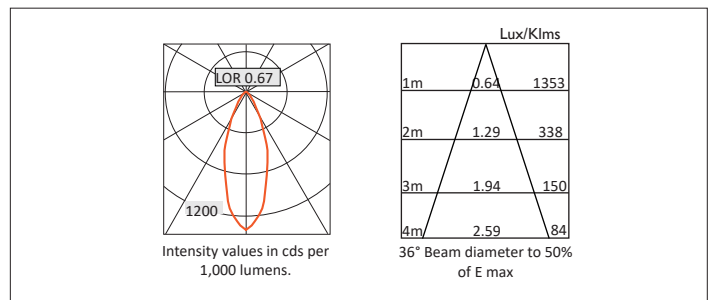

# VP X161

VP X161 FIXED Round recessed downlighter with white ceiling trim, low glare, deep cone, diffused spectro silver reflector and lens optic. Overall diameter 161mm, cut out 147mm diameter. Xicato LED.