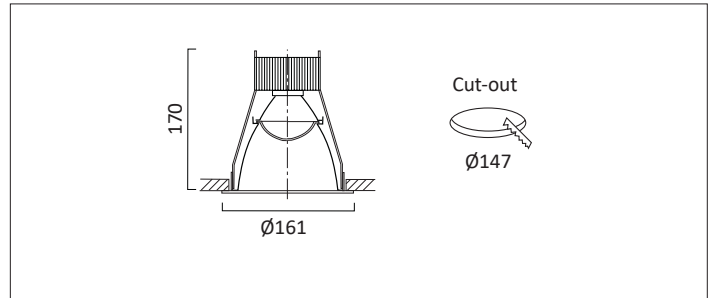

VP X161 IP44

VP X161 FIXED Round recessed downlighter with white ceiling trim, low glare, deep cone, diffused spectro silver reflector and lens optic. Overall diameter 161mm, cut out 147mm diameter. Xicato LED.

Product Number	C4208/*Engine
Lamp Type	Xicato LED, Up to 2000 lumens
Construction	Aluminium / Steel
Ceiling Trim	White RAL 9010
IP	IP44
Control	Driver

Please Note: For lumen output/power, colour temperature and protocols and appropriate Light Engine should also be specified.