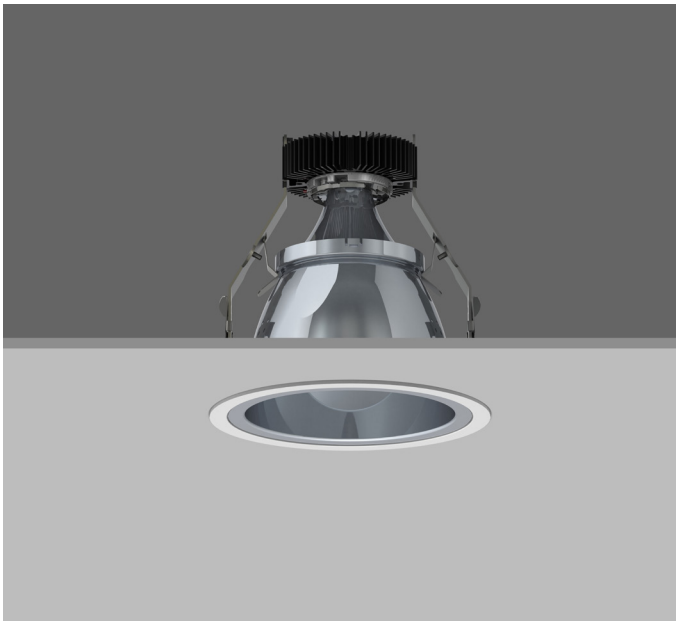

VP X161

VP X161 FIXED Round recessed downlighter with white ceiling trim, low glare, deep cone, diffused spectro silver reflector and lens optic. Overall diameter 161mm, cut out 147mm diameter. Xicato LED.

Product Number	F5808/*Engine
Lamp Type	Xicato LED, Up to 4000 lumens
Construction	Aluminium / Steel
Ceiling Trim	White RAL 9010
IP	IP20
Control	Driver

Please Note: For lumen output/power, colour temperature and protocols and appropriate Light Engine should also be specified.