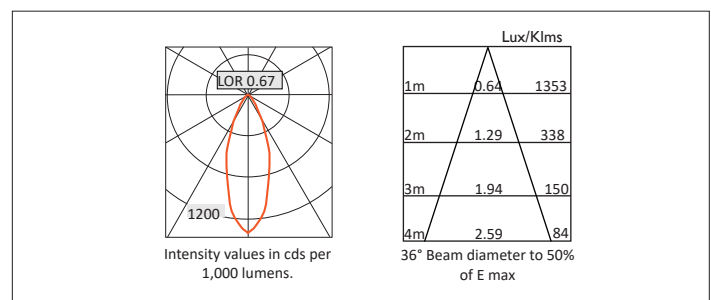

VP X161

VP X161 FIXED Round recessed downlighter with white ceiling trim, low glare, deep cone, diffused spectro silver reflector and lens optic. Overall diameter 161mm, cut out 147mm diameter. Xicato LED.