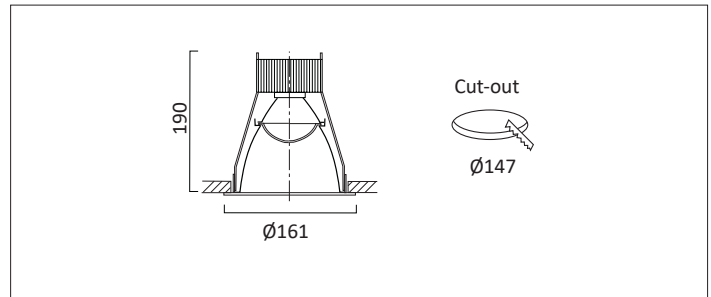

VP X161

VP X161 FIXED Round recessed downlighter with white ceiling trim, low glare, deep cone, diffused spectro silver reflector and lens optic. Overall diameter 161mm, cut out 147mm diameter. Xicato LED.

Product Number	F5808/*Engine
Lamp Type	Xicato LED, Up to 4000 lumens
Construction	Aluminium / Steel
Ceiling Trim	White RAL 9010
IP	IP20
Control	Driver

Please Note: For lumen output/power, colour temperature and protocols and appropriate Light Engine should also be specified.