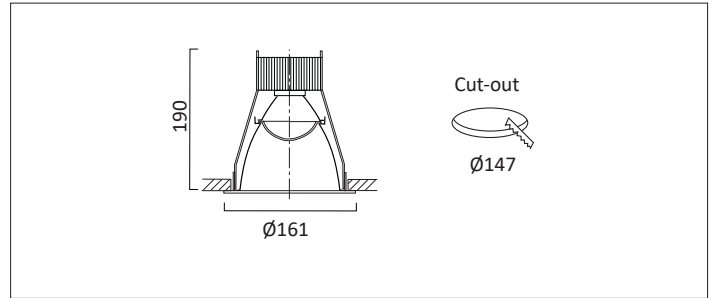

# VP X161 IP44

VP X161 FIXED Round recessed downlighter with white ceiling trim, low glare, deep cone, diffused spectro silver reflector and lens optic. Overall diameter 161mm, cut out 147mm diameter. Xicato LED.

Product Number	F5908/*Engine
Lamp Type	Xicato LED, Up to 4000 lumens
Construction	Aluminium / Steel
Ceiling Trim	White RAL 9010
IP	IP44
Control	Driver

Please Note: For lumen output/power, colour temperature and protocols and appropriate Light Engine should also be specified.