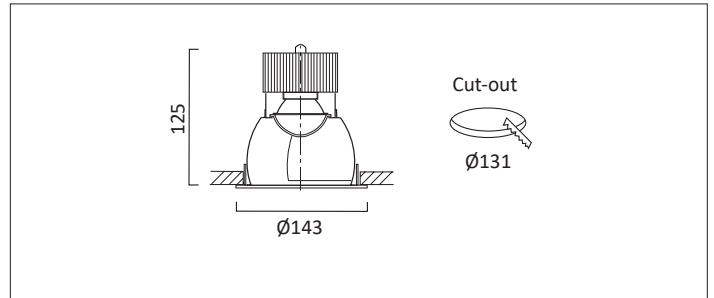

# VP X143

CORNER KICK WALLWASHER

VP X143 CORNER KICK WALLWASHER Round recessed wall-washer with white ceiling trim and low glare, deep cone, diffused spectro silver reflector and lens optic. Overall diameter 143mm, cut out 131mm diameter. Xicato LED.

Product Number	C3708/*Engine
Lamp Type	Xicato LED, Up to 2000 lumens
Construction	Aluminium / Steel
Ceiling Trim	White RAL 9010
IP	IP20
Control	Driver

Please Note: For lumen output/power, colour temperature and protocols and appropriate Light Engine should also be specified.