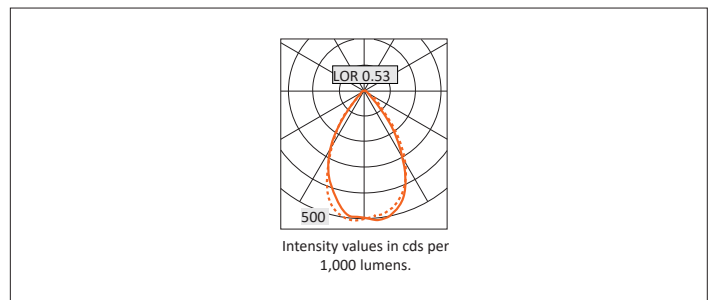

# VP X143

CORNER KICK WALLWASHER

VP X143 CORNER KICK WALLWASHER Round recessed wall-washer with white ceiling trim and low glare, deep cone, diffused spectro silver reflector and lens optic. Overall diameter 143mm, cut out 131mm diameter. Xicato LED.