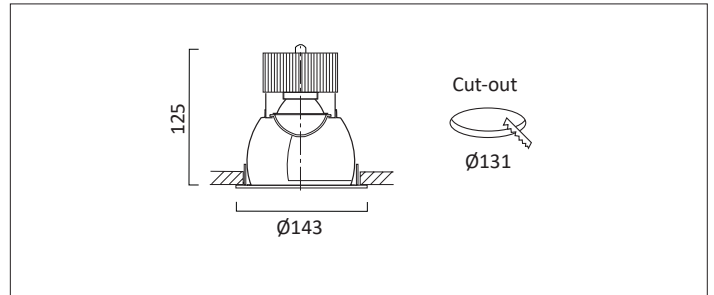

VP X143

CORNER KICK WALLWASHER IP44

VP X143 CORNER KICK WALLWASHER Round recessed wall-washer with white ceiling trim and low glare, deep cone, diffused spectro silver reflector and lens optic. Overall diameter 143mm, cut out 131mm diameter. Xicato LED.

Product Number	C3808/*Engine
Lamp Type	Xicato LED, Up to 2000 lumens
Construction	Aluminium / Steel
Ceiling Trim	White RAL 9010
IP	IP44
Control	Driver

Please Note: For lumen output/power, colour temperature and protocols and appropriate Light Engine should also be specified.