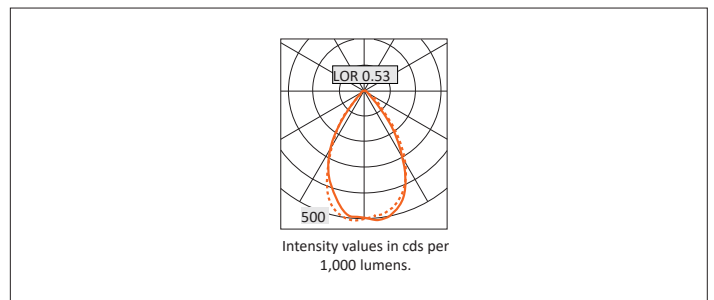

# VP X143

CORNER KICK WALLWASHER

VP X143 CORNER KICK WALLWASHER Round recessed wall-washer with white ceiling trim and low glare, deep cone, diffused spectro silver reflector and lens optic. Overall diameter 143mm, cut out 131mm diameter. Xicato LED.