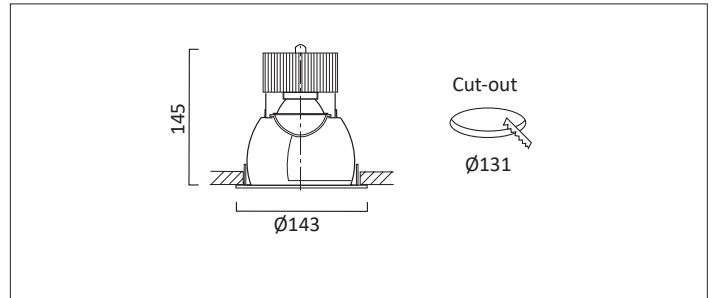

# VP X143

CORNER KICK WALLWASHER

VP X143 CORNER KICK WALLWASHER Round recessed wall-washer with white ceiling trim and low glare, deep cone, diffused spectro silver reflector and lens optic. Overall diameter 143mm, cut out 131mm diameter. Xicato LED.

Product Number	F5408/*Engine
Lamp Type	Xicato LED, Up to 3000 lumens
Construction	Aluminium / Steel
Ceiling Trim	White RAL 9010
IP	IP20
Control	Driver

Please Note: For lumen output/power, colour temperature and protocols and appropriate Light Engine should also be specified.