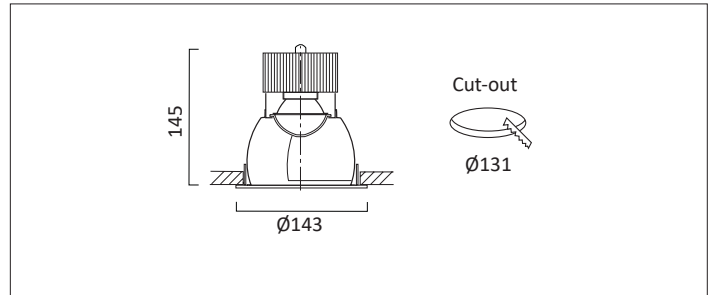

VP X143

CORNER KICK WALLWASHER IP44

VP X143 CORNER KICK WALLWASHER Round recessed wall-washer with white ceiling trim and low glare, deep cone, diffused spectro silver reflector and lens optic. Overall diameter 143mm, cut out 131mm diameter. Xicato LED.

Product Number	F5508/*Engine
Lamp Type	Xicato LED, Up to 3000 lumens
Construction	Aluminium / Steel
Ceiling Trim	White RAL 9010
IP	IP44
Control	Driver

Please Note: For lumen output/power, colour temperature and protocols and appropriate Light Engine should also be specified.