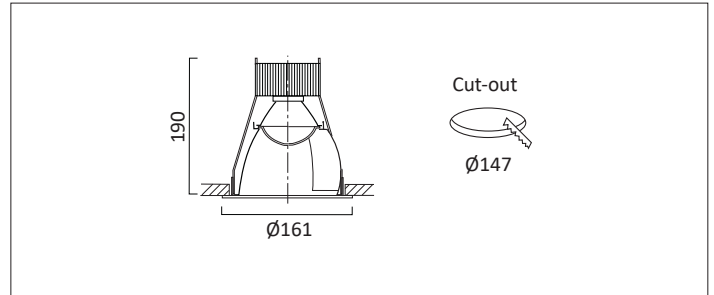

VP X161 IP44 KICK WALLWASHER

VP X161 KICK WALLWASHER FIXED Round recessed wallwasher with white ceiling trim, low glare, deep cone, diffused spectro silver reflector and lens optic.

Overall diameter 161mm, cut out 147mm diameter. Xicato LED.

Product Number	F6108/*Engine
Lamp Type	Xicato LED, Up to 4000 lumens
Reflector	Spectro Silver
Beam	Asymmetric
Construction	Aluminium / Steel
Ceiling Trim	White RAL 9010
IP	IP44
Control	Driver

Please Note: For lumen output/power, colour temperature and protocols and appropriate Light Engine should also be specified.