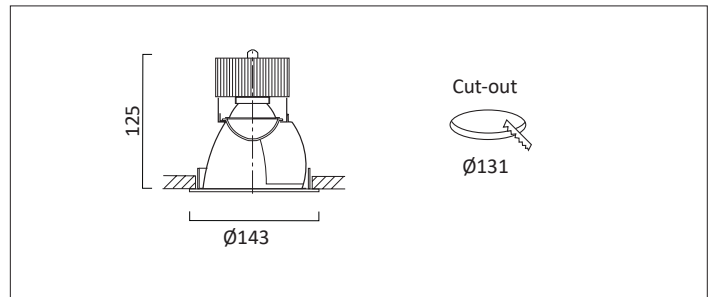

# VP X143

WALLWASHER

VP X143 KICK WALLWASHER Round recessed wallwasher with white ceiling trim and low glare, deep cone, diffused spectro silver reflector and lens optic.  
Overall diameter 143mm, cut out 131mm diameter. Xicato LED.

Product Number	C3108/*Engine
Lamp Type	Xicato LED, Up to 2000 lumens
Construction	Aluminium / Steel
Ceiling Trim	White RAL 9010
IP	IP20
Control	Driver

Please Note: For lumen output/power, colour temperature and protocols and appropriate Light Engine should also be specified.