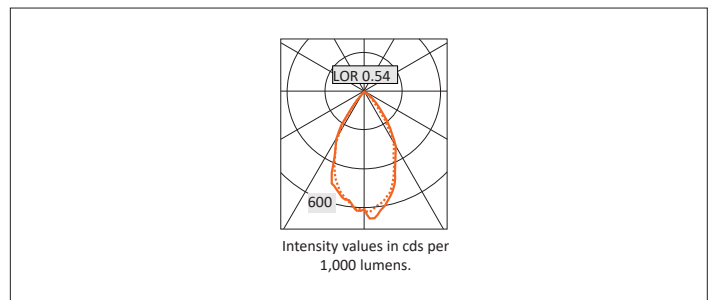

# VP X143

WALLWASHER

VP X143 KICK WALLWASHER Round recessed wallwasher with white ceiling trim and low glare, deep cone, diffused spectro silver reflector and lens optic.  
Overall diameter 143mm, cut out 131mm diameter. Xicato LED.