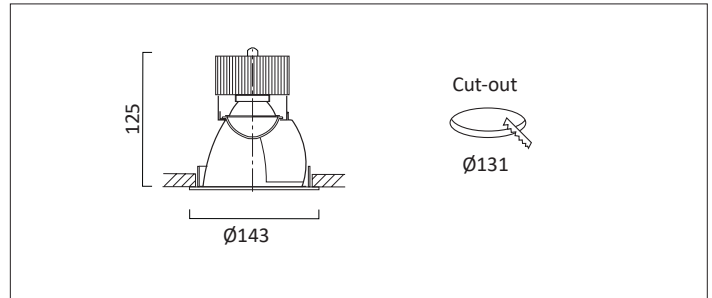

# VP X143 IP44

WALLWASHER

VP X143 KICK WALLWASHER Round recessed wallwasher with white ceiling trim and low glare, deep cone, diffused spectro silver reflector and lens optic.  
Overall diameter 143mm, cut out 131mm diameter. Xicato LED.

Product Number	C3208/*Engine
Lamp Type	Xicato LED, Up to 2000 lumens
Construction	Aluminium / Steel
Ceiling Trim	White RAL 9010
IP	IP44
Control	Driver

Please Note: For lumen output/power, colour temperature and protocols and appropriate Light Engine should also be specified.