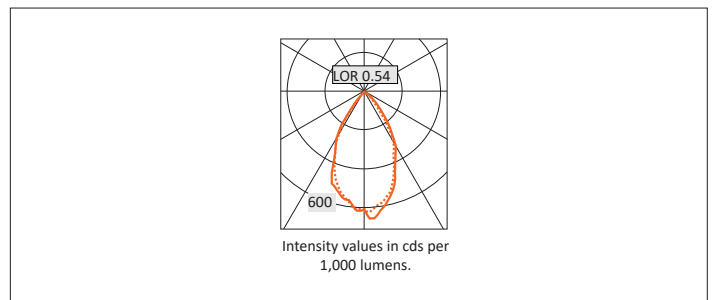

VP X143

WALLWASHER

VP X143 KICK WALLWASHER Round recessed wallwasher with white ceiling trim and low glare, deep cone, diffused spectro silver reflector and lens optic.

Overall diameter 143mm, cut out 131mm diameter. Xicato LED.