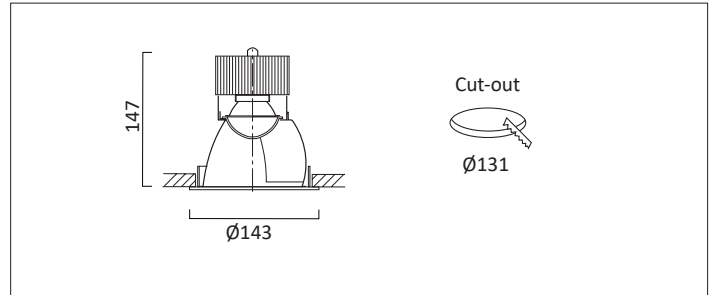

VP X143

WALLWASHER

VP X143 KICK WALLWASHER Round recessed wallwasher with white ceiling trim and low glare, deep cone, diffused spectro silver reflector and lens optic.

Overall diameter 143mm, cut out 131mm diameter. Xicato LED.

Product Number	F4808/*Engine
Lamp Type	Xicato LED, Up to 3000 lumens
Construction	Aluminium / Steel
Ceiling Trim	White RAL 9010
IP	IP20
Control	Driver

Please Note: For lumen output/power, colour temperature and protocols and appropriate Light Engine should also be specified.