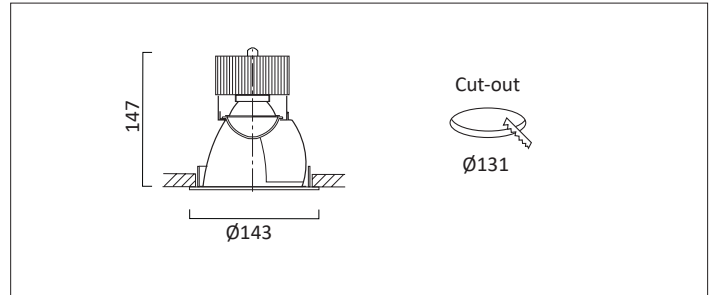

VP X143 IP44

WALLWASHER

VP X143 KICK WALLWASHER Round recessed wallwasher with white ceiling trim and low glare, deep cone, diffused spectro silver reflector and lens optic.
Overall diameter 143mm, cut out 131mm diameter. Xicato LED.

Product Number	F4908/*Engine
Lamp Type	Xicato LED, Up to 3000 lumens
Construction	Aluminium / Steel
Ceiling Trim	White RAL 9010
IP	IP44
Control	Driver

Please Note: For lumen output/power, colour temperature and protocols and appropriate Light Engine should also be specified.