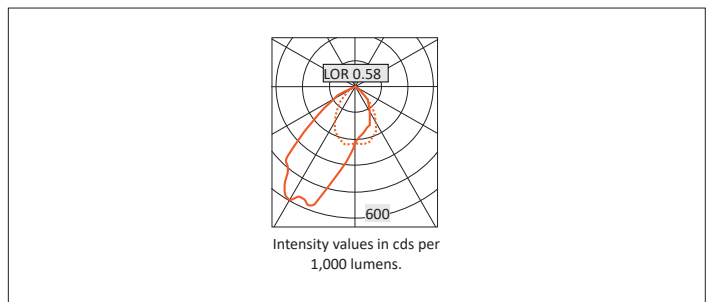

VP X143

LENS WALLWASHER

VP X143 LENS WALLWASHER Round recessed wallwasher with white ceiling trim and low glare, deep cone, diffused spectro silver reflector and lens optic.
Overall diameter 143mm, cut out 131mm diameter. Xicato LED.