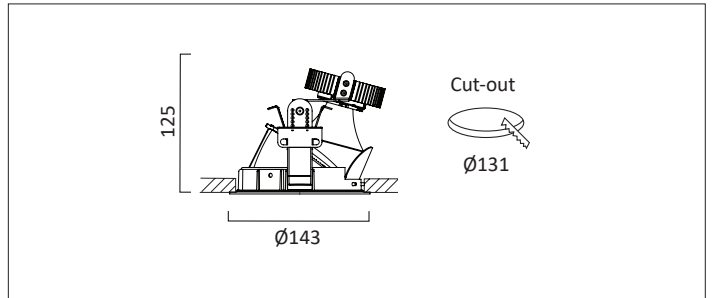

VP X143

LENS WALLWASHER

VP X143 LENS WALLWASHER Round recessed wallwasher with white ceiling trim and low glare, deep cone, diffused spectro silver reflector and lens optic.
Overall diameter 143mm, cut out 131mm diameter. Xicato LED.

Product Number	C3308/*Engine
Lamp Type	Xicato LED, Up to 2000 lumens
Construction	Aluminium / Steel
Ceiling Trim	White RAL 9010
IP	IP20
Control	Driver

Please Note: For lumen output/power, colour temperature and protocols and appropriate Light Engine should also be specified.