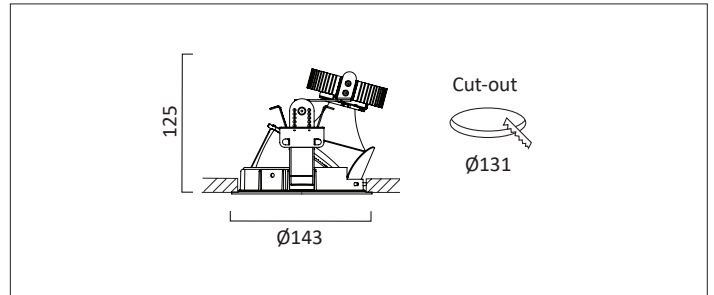

VP X143 IP44

LENS WALLWASHER

VP X143 LENS WALLWASHER Round recessed wallwasher with white ceiling trim and low glare, deep cone, diffused spectro silver reflector and lens optic.
Overall diameter 143mm, cut out 131mm diameter. Xicato LED.

Product Number	C3408/*Engine
Lamp Type	Xicato LED, Up to 2000 lumens
Construction	Aluminium / Steel
Ceiling Trim	White RAL 9010
IP	IP44
Control	Driver

Please Note: For lumen output/power, colour temperature and protocols and appropriate Light Engine should also be specified.