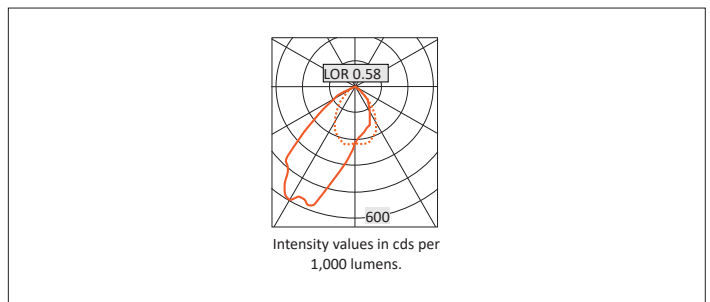

VP X143

LENS WALLWASHER

VP X143 LENS WALLWASHER Round recessed wallwasher with white ceiling trim and low glare, deep cone, diffused spectro silver reflector and lens optic.
Overall diameter 143mm, cut out 131mm diameter. Xicato LED.