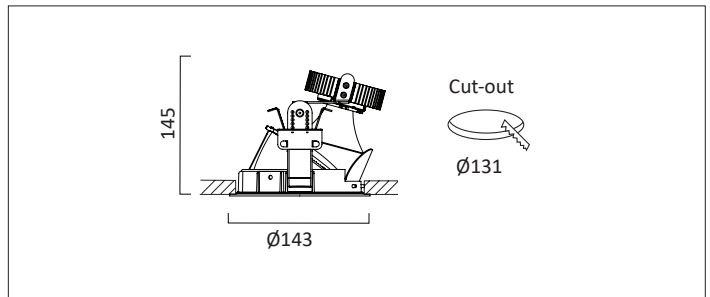

VP X143

LENS WALLWASHER

VP X143 LENS WALLWASHER Round recessed wallwasher with white ceiling trim and low glare, deep cone, diffused spectro silver reflector and lens optic.
Overall diameter 143mm, cut out 131mm diameter. Xicato LED.

Product Number	F5008/*Engine
Lamp Type	Xicato LED, Up to 3000 lumens
Construction	Aluminium / Steel
Ceiling Trim	White RAL 9010
IP	IP20
Control	Driver

Please Note: For lumen output/power, colour temperature and protocols and appropriate Light Engine should also be specified.