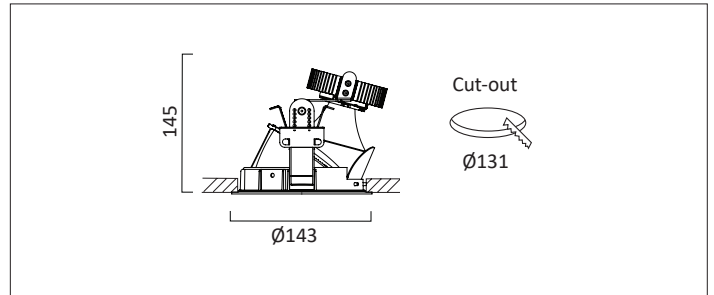

# VP X143 IP44

LENS WALLWASHER

VP X143 LENS WALLWASHER Round recessed wallwasher with white ceiling trim and low glare, deep cone, diffused spectro silver reflector and lens optic.  
Overall diameter 143mm, cut out 131mm diameter. Xicato LED.

Product Number	F5108/*Engine
Lamp Type	Xicato LED, Up to 3000 lumens
Construction	Aluminium / Steel
Ceiling Trim	White RAL 9010
IP	IP44
Control	Driver

Please Note: For lumen output/power, colour temperature and protocols and appropriate Light Engine should also be specified.