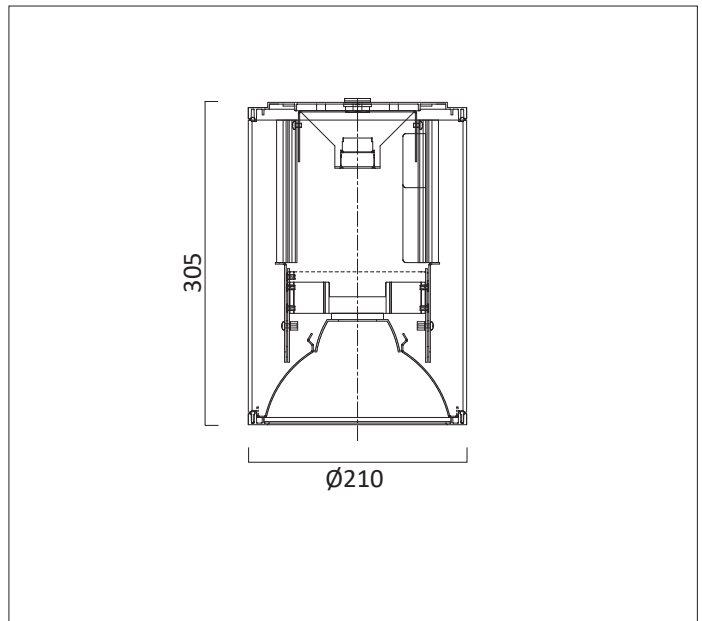

CIVIC 210 - Citizen LED

CIVIC 210 Surface mounted downlighter with deep cone satin silver reflector with a choice of beam distribution. CIVIC 210 finished in silver casing. The high-quality precision light controller and deep cone aluminium reflector gives visual comfort. Driver mounted remotely. The CIVIC 210 is easy to install and incorporates the latest, high efficiency LED technology. Colour consistency through life is ensured by state-of-the-art components and passive cooling aluminium heat sinks. Standard colour temperatures: 2700K, 3000K, 4000K, colour rendering Ra >80 3 step Macadam. Life 50000 hours. Other LED engines are available. A choice of drivers provide fixed supply or dimming to project requirements. IP44 durable, high specification diecast construction, colour powder coat finish provides longevity. Built to conform to the requirements of BS EN 60598-1 and IEC 598.

PHOTOMETRIC DATA

Full Product Number Example

F434113A290

C97 Civic 210

4 40°

1 Specular Silver

13 1300

F Citizen CRI >80 - 3 Step MacAdam