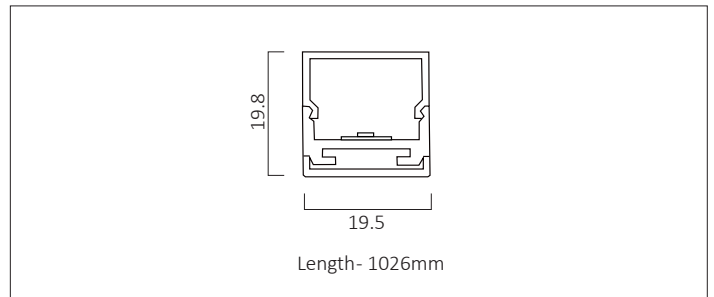

COVELINE LED

COVELINE LED can be surface mounted or neatly recessed. It consists of an aluminium extruded profile constructed as individual modules in various chassis lengths, which come complete with remote driver. Optical control is provided by a clip in opal diffuser.

Product Number	L4406
Lamp Type	LED, 1550 lumens, 3000K, Ra>80, 11.8W
Construction	Aluminium / Steel / Plastic
Diffuser	Opal
Finish	Anodized Silver
IP	IP44
Control	Driver

COVELINE LED is primarily a bespoke system, it will be necessary to discuss each project's specific requirements to ensure the correct specification.