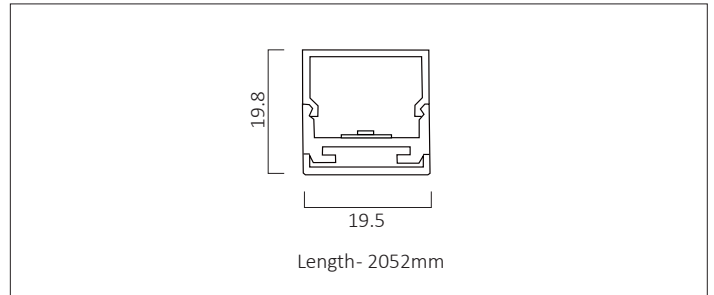

COVELINE LED

COVELINE LED can be surface mounted or neatly recessed. It consists of an aluminium extruded profile constructed as individual modules in various chassis lengths, which come complete with remote driver. Optical control is provided by a clip in opal diffuser.

Product Number	L4412
Lamp Type	LED, 3100 lumens, 3000K, Ra>80, 23.6W
Construction	Aluminium / Steel / Plastic
Diffuser	Opal
Finish	Anodized Silver
IP	IP44
Control	Driver

COVELINE LED is primarily a bespoke system, it will be necessary to discuss each project's specific requirements to ensure the correct specification.