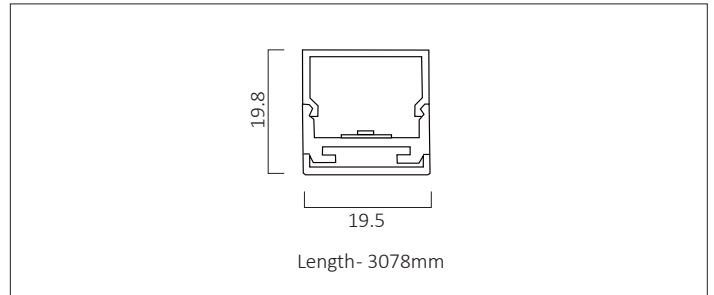

COVELINE LED

COVELINE LED can be surface mounted or neatly recessed. It consists of an aluminium extruded profile constructed as individual modules in various chassis lengths, which come complete with remote driver. Optical control is provided by a clip in opal diffuser.

Product Number	L4418
Lamp Type	LED, 4650 lumens, 3000K, Ra>80, 35.4W
Construction	Aluminium / Steel / Plastic
Diffuser	Opal
Finish	Anodized Silver
IP	IP44
Control	Driver

COVELINE LED is primarily a bespoke system, it will be necessary to discuss each project's specific requirements to ensure the correct specification.