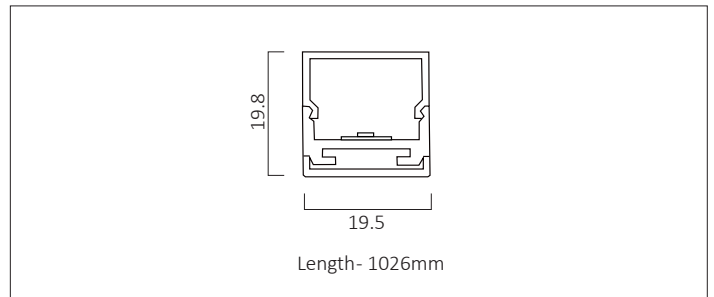

# COVELINE LED

COVELINE LED can be surface mounted or neatly recessed. It consists of an aluminium extruded profile constructed as individual modules in various chassis lengths, which come complete with remote driver. Optical control is provided by a clip in opal diffuser.

|                |  |
|----------------|--|
| Product Number | L4506                                    |
| Lamp Type      | LED, 1550 lumens, 4000K, Ra>80,<br>11.3W |
| Construction   | Aluminium / Steel / Plastic              |
| Diffuser       | Opal                                     |
| Finish         | Anodized Silver                          |
| IP             | IP44                                     |
| Control        | Driver                                   |