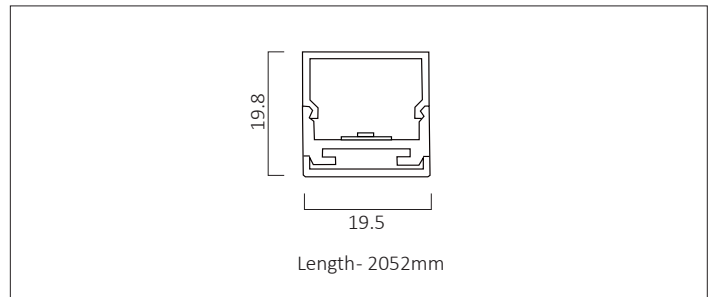

COVELINE LED

COVELINE LED can be surface mounted or neatly recessed. It consists of an aluminium extruded profile constructed as individual modules in various chassis lengths, which come complete with remote driver. Optical control is provided by a clip in opal diffuser.

Product Number	L4512
Lamp Type	LED, 3100 lumens, 4000K, Ra>80, 22.6W
Construction	Aluminium / Steel / Plastic
Diffuser	Opal
Finish	Anodized Silver
IP	IP44
Control	Driver

COVELINE LED is primarily a bespoke system, it will be necessary to discuss each project's specific requirements to ensure the correct specification.