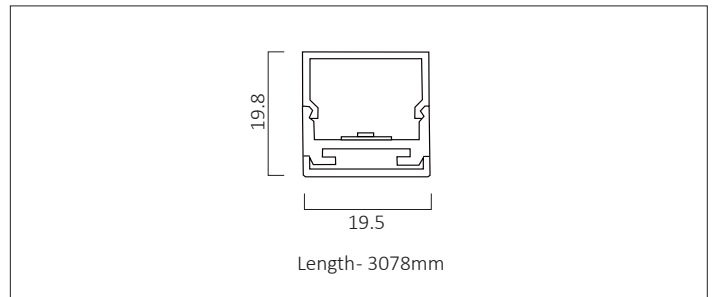

# COVELINE LED

COVELINE LED can be surface mounted or neatly recessed. It consists of an aluminium extruded profile constructed as individual modules in various chassis lengths, which come complete with remote driver. Optical control is provided by a clip in opal diffuser.

Product Number	L4518
Lamp Type	LED, 4650 lumens, 4000K, Ra>80, 33.9W
Construction	Aluminium / Steel / Plastic
Diffuser	Opal
Finish	Anodized Silver
IP	IP44
Control	Driver

COVELINE LED is primarily a bespoke system, it will be necessary to discuss each project's specific requirements to ensure the correct specification.