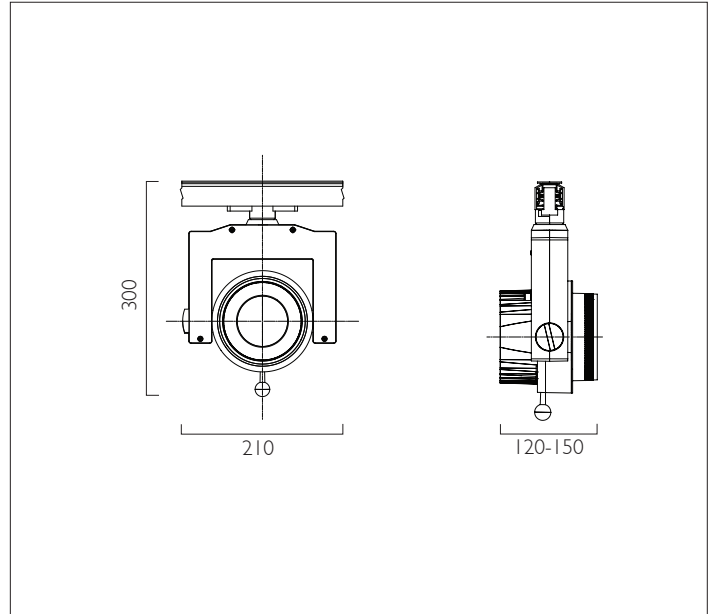

# Baltic X

Baltic X adjustable LED spotlight with Xicato Artist LED light engine, interchangeable reflectors, integral 1-10v dimmable driver, and finished white (RAL 9010). Suitable for track mounting, universal 3 circuit type adaptor comes as standard. Baltic X is designed for Xicato Artist modules