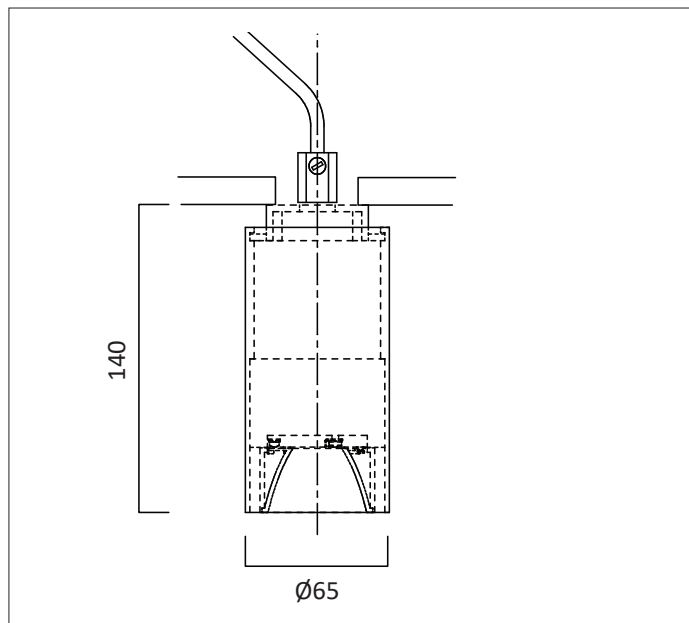

CIVIC X65 - Xicato LED

CIVIC X65 Surface mounted downlighter with deep cone specular silver reflector with a choice of beam distribution. CIVIC X65 finished in white or black. The high-quality precision light controller and deep cone aluminium reflector gives visual comfort. Driver mounted remotely. The CIVIC X65 is easy to install and incorporates the latest, high efficiency LED technology. Colour consistency through life is ensured by state-of-the-art components and passive cooling aluminium heat sinks. Standard colour temperatures: 2700K, 3000K, 4000K, colour rendering Ra >80 2 step Macadam are all available. Life 50000 hours. A choice of drivers provide fixed supply or dimming to project requirements. IP20 durable, high specification die-cast construction, colour powder coat finish provides longevity. Built to conform to the requirements of BS EN 60598-1 and IEC 598.

WHITE CASING RAL 9010

IP20 Specular Silver Reflector

40° **F4141**

60° **F4161**

BLACK CASING RAL 9005

40° **F4241**

60° **F4261**

Xicato XTM

LIGHT ENGINE

19mm LIGHT ENGINE for 40° and 60° beam

Engine Order Code	Output (Lumens)	CCT	CRI	Pd (W)	Vf forward typical	Current
07A2	720	2700K	>80	4.5W	12.9	350mA
09A2	965	2700K	>80	6.6W	13.2	500 mA
07A3	720	3000K	>80	4.5W	12.9	350mA
09A3	965	3000K	>80	6.6W	13.2	500 mA
07A5	720	4000K	>80	4.5W	12.9	350mA
09A5	965	4000K	>80	6.6W	13.2	500 mA

PHOTOMETRIC DATA

Full Product Number Example

F414107A290

F41 Xicato LED- IP20-White casing

4 40°

1 Specular Silver

07 720 lumens

A CRI >80 - 2 Step MacAdam