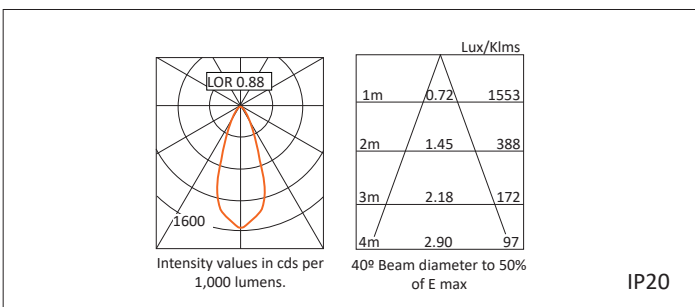

CIVIC X65 - Xicato LED

CIVIC X65 Surface mounted downlighter with deep cone specular silver reflector with a choice of beam distribution. CIVIC X65 finished in white or black. The high-quality precision light controller and deep cone aluminium reflector gives visual comfort. Driver mounted remotely. The CIVIC X65 is easy to install and incorporates the latest, high efficiency LED technology. Colour consistency through life is ensured by state-of-the-art components and passive cooling aluminium heat sinks. Standard colour temperatures: 2700K, 3000K, 4000K, colour rendering Ra >80 2 step Macadam are all available. Life 50000 hours. A choice of drivers provide fixed supply or dimming to project requirements. IP20 durable, high specification die-cast construction, colour powder coat finish provides longevity. Built to conform to the requirements of BS EN 60598-1 and IEC 598.

LIGHT ENGINE

19mm LIGHT ENGINE for 40° and 60° beam

Engine Order Code	Output (Lumens)	CCT	CRI	Pd (W)	Vf forward typical	Current
07A2	720	2700K	>80	4.5W	12.9	350mA
09A2	965	2700K	>80	6.6W	13.2	500 mA
07A3	720	3000K	>80	4.5W	12.9	350mA
09A3	965	3000K	>80	6.6W	13.2	500 mA
07A5	720	4000K	>80	4.5W	12.9	350mA
09A5	965	4000K	>80	6.6W	13.2	500 mA

PHOTOMETRIC DATA

Full Product Number Example

F414107A290

F41 Xicato LED- IP20-White casing

4 40°

1 Specular Silver

07 720 lumens

A CRI >80 - 2 Step MacAdam