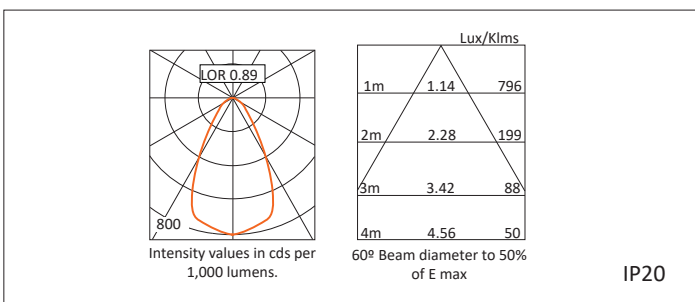

CIVIC X65 - Xicato LED

CIVIC X65 Surface mounted downlighter with deep cone specular silver reflector with a choice of beam distribution. CIVIC X65 finished in white or black. The high-quality precision light controller and deep cone aluminium reflector gives visual comfort. Driver mounted remotely. The CIVIC X65 is easy to install and incorporates the latest, high efficiency LED technology. Colour consistency through life is ensured by state-of-the-art components and passive cooling aluminium heat sinks. Standard colour temperatures: 2700K, 3000K, 4000K, colour rendering Ra >80 2 step Macadam are all available. Life 50000 hours. A choice of drivers provide fixed supply or dimming to project requirements. IP20 durable, high specification die-cast construction, colour powder coat finish provides longevity. Built to conform to the requirements of BS EN 60598-1 and IEC 598.

LIGHT ENGINE

19mm LIGHT ENGINE for 40° and 60° beam

Engine Order Code	Output (Lumens)	CCT	CRI	Pd (W)	Vf forward typical	Current
07A2	720	2700K	>80	4.5W	12.9	350mA
09A2	965	2700K	>80	6.6W	13.2	500 mA
07A3	720	3000K	>80	4.5W	12.9	350mA
09A3	965	3000K	>80	6.6W	13.2	500 mA
07A5	720	4000K	>80	4.5W	12.9	350mA
09A5	965	4000K	>80	6.6W	13.2	500 mA

PHOTOMETRIC DATA

Full Product Number Example

F414107A290

F41 Xicato LED- IP20-White casing

4 40°

1 Specular Silver

07 720 lumens

A CRI >80 - 2 Step MacAdam