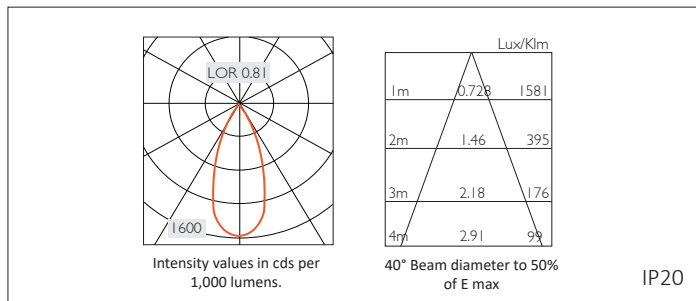

DRIVERS & EMERGENCY

Driver
Order Code

0	FIXED
1	1-10V
3	DSI
5	DALI
7	LEAD / TRAIL
9	ADDRESSABLE

Emergency
Order Code

0	No emergency
E	3 hour maintained emergency pack
9E	with DALI Addressable with full error feed back

PHOTOMETRIC DATA

Full Product Number Example

C154013A210

C15 JAZZ X100 DIRECTIONAL

4 40°

0 No secondary reflector

13 1300 lumens

A CRI >80 - 2-3 Step MacAdam Xicato XTM

2 2700K

1 1-10V dimming

0 No Emergency