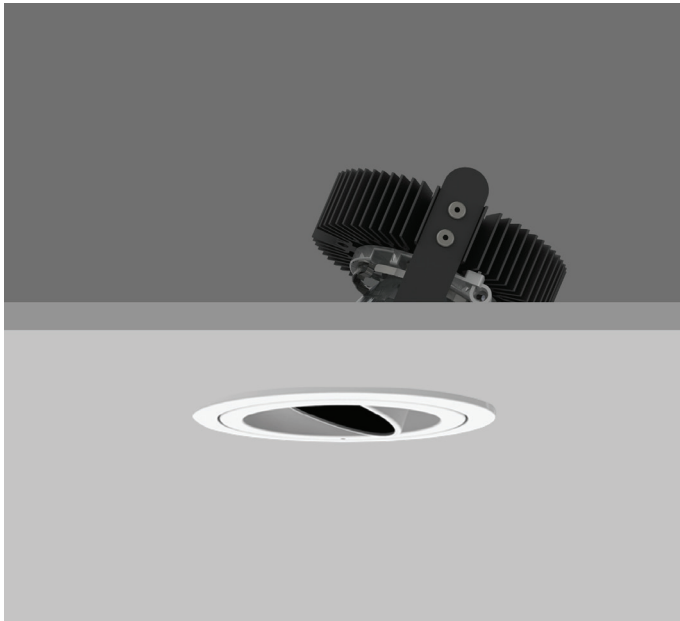

JAZZ X100 DIRECTIONAL - Xicato XTM LED

JAZZ X100 DIRECTIONAL Round recessed pivot-style downlighter with black low-glare baffle, white housing and ceiling trim. 0-25° lockable tilt, 340° rotation. Xicato LED.

The high-quality precision lens and deep reflector gives visual comfort. Driver mounted remotely.

The JAZZ X100 is easy to install and incorporates the latest, high efficiency LED technology.

Colour consistency through life is ensured by state-of-the-art components and passive cooling aluminium heat sinks.

Standard colour temperatures: 2700K, 3000K, 4000K, colour rendering Ra >80 or Ra >90 2-3 step Macadam are all available.

Life 50000 hours.

A choice of drivers provide fixed supply or dimming to project requirements. IP20 durable, high specification die-cast construction, colour powder coat finish provides longevity. Built to conform to the requirements of BS EN 60598-1 and IEC 598.

Overall size 100mm diameter cut-out 90mm diameter

White

IP20

40°

C1540

19mm XTM LIGHT ENGINE for 40°

Engine Order Code	Output (Lumens)	CCT	CRI	Pd (W)	Vf forward typical	Current
09A2	965	2700K	>80	6.6W	13.2	500 mA
13A2	1300	2700K	>80	9.5W	13.6	700 mA
14A2	1490	2700K	>80	10.6W	21.1	500 mA
20A2	2000	2700K	>80	15.2W	21.7	700 mA
09A3	965	3000K	>80	6.6W	13.2	500 mA
13A3	1300	3000K	>80	9.5W	13.6	700 mA
14A3	1490	3000K	>80	10.6W	21.1	500 mA
20A3	2000	3000K	>80	15.2W	21.7	700 mA
09A5	965	4000K	>80	6.6W	13.2	500 mA
13A5	1300	4000K	>80	9.5W	13.6	700 mA
14A5	1490	4000K	>80	10.6W	21.1	500 mA
20A5	2000	4000K	>80	15.2W	21.7	700 mA