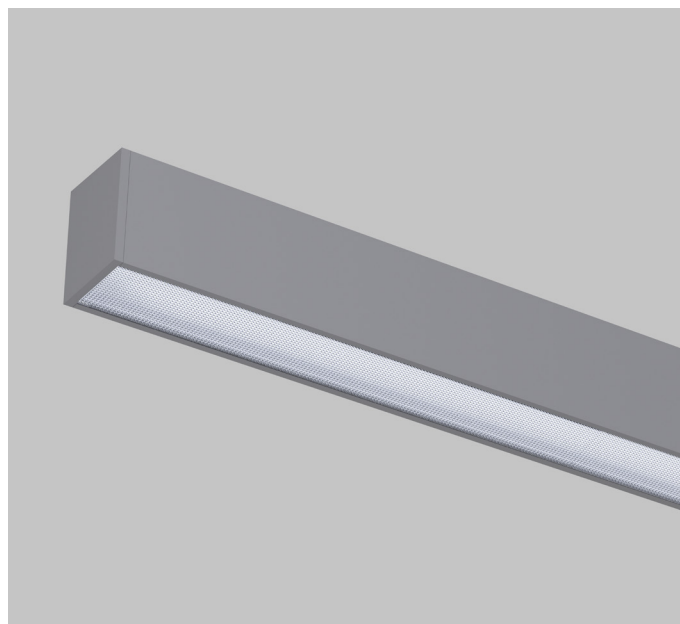

LIGHTLINE LED 60 MICROPRISM - High Efficiency

LIGHTLINE LED 60 can be surface mounted or suspended from the ceiling. It consists of an aluminium extruded profile constructed as individual modules in various chassis lengths, which come complete with integral driver. Optical control is provided by a clip in diffused microprismatic diffuser. Finish in RAL 9010 as standard. High Efficient LED. Small tolerance of MacAdam 3. Long life 72,000 hours.

Construction	Aluminium / Steel / Plastic
Diffuser	Diffused Microprism
Finish	White RAL 9010 (20% Gloss)
IP	IP40
Control	Fixed, DALI or 1-10V

Product No	Length (mm)	Colour Temp	CRI	Source (Lm)	Wattage (W)	Current (mA)	System Efficacy (Lm/W)	Luminaire Efficacy (LLm/W)
M8002	580	3000K	>80	1170	7.2	300	162	105
M8003	860	3000K	>80	1755	10.8	300	162	105
M8004	1140	3000K	>80	2340	14.4	300	162	105
M8005	1420	3000K	>80	2925	18.0	300	162	105
M8006	1700	3000K	>80	3510	21.6	300	162	105
M8102	580	4000K	>80	1220	7.2	300	170	110
M8103	860	4000K	>80	1830	10.8	300	170	110
M8104	1140	4000K	>80	2440	14.4	300	170	110
M8105	1420	4000K	>80	3050	18.0	300	170	110
M8106	1700	4000K	>80	3660	21.6	300	170	110

Other outputs, 2700K / 3500K colour temperatures and CRI 90 are also available. Tolerance range for optical and electrical data: $\pm 10\%$.

STANDARD FINISH

X009- Black RAL 9005 (30% Gloss).

X159 - Metallic Silver,