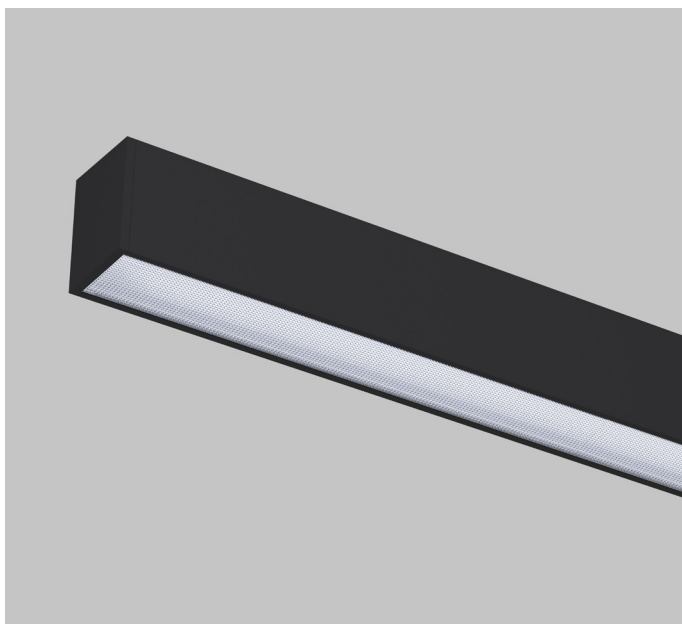

LIGHTLINE LED 60 MICROPRISM - High Efficiency

LIGHTLINE LED 60 can be surface mounted or suspended from the ceiling. It consists of an aluminium extruded profile constructed as individual modules in various chassis lengths, which come complete with integral driver. Optical control is provided by a clip in diffused microprismatic diffuser. Finish in RAL 9010 as standard. High Efficient LED. Small tolerance of MacAdam 3. Long life 72,000 hours.

Construction	Aluminium / Steel / Plastic
Diffuser	Diffused Microprism
Finish	White RAL 9010 (20% Gloss)
IP	IP40
Control	Fixed, DALI or 1-10V

Product No	Length (mm)	Colour Temp	CRI	Source (Lm)	Wattage (W)	Current (mA)	System Efficacy (Lm/W)	Luminaire Efficacy (LLm/W)
M8002	580	3000K	>80	1170	7.2	300	162	105
M8003	860	3000K	>80	1755	10.8	300	162	105
M8004	1140	3000K	>80	2340	14.4	300	162	105
M8005	1420	3000K	>80	2925	18.0	300	162	105
M8006	1700	3000K	>80	3510	21.6	300	162	105
M8102	580	4000K	>80	1220	7.2	300	170	110
M8103	860	4000K	>80	1830	10.8	300	170	110
M8104	1140	4000K	>80	2440	14.4	300	170	110
M8105	1420	4000K	>80	3050	18.0	300	170	110
M8106	1700	4000K	>80	3660	21.6	300	170	110

Other outputs, 2700K / 3500K colour temperatures and CRI 90 are also available. Tolerance range for optical and electrical data: $\pm 10\%$.

STANDARD FINISH

X009- Black RAL 9005 (30% Gloss).

X159 - Metallic Silver,