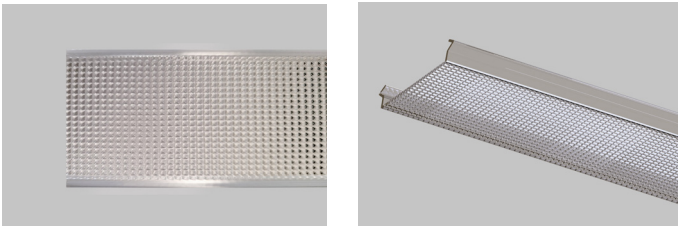

LIGHTLINE LED 60 MICROPRISM - High Efficiency

LIGHTLINE LED 60 can be surface mounted or suspended from the ceiling. It consists of an aluminium extruded profile constructed as individual modules in various chassis lengths, which come complete with integral driver. Optical control is provided by a clip in diffused microprismatic diffuser. Finish in RAL 9010 as standard. High Efficient LED. Small tolerance of MacAdam 3. Long life 72,000 hours.

Construction	Aluminium / Steel / Plastic
Diffuser	Diffused Microprism
Finish	White RAL 9010 (20% Gloss)
IP	IP40
Control	Fixed, DALI or 1-10V

Product No	Length (mm)	Colour Temp	CRI	Source (Lm)	Wattage (W)	Current (mA)	System Efficacy (Lm/W)	Luminaire Efficacy (LLm/W)
M8002	580	3000K	>80	1170	7.2	300	162	105
M8003	860	3000K	>80	1755	10.8	300	162	105
M8004	1140	3000K	>80	2340	14.4	300	162	105
M8005	1420	3000K	>80	2925	18.0	300	162	105
M8006	1700	3000K	>80	3510	21.6	300	162	105
M8102	580	4000K	>80	1220	7.2	300	170	110
M8103	860	4000K	>80	1830	10.8	300	170	110
M8104	1140	4000K	>80	2440	14.4	300	170	110
M8105	1420	4000K	>80	3050	18.0	300	170	110
M8106	1700	4000K	>80	3660	21.6	300	170	110

Other outputs, 2700K / 3500K colour temperatures and CRI 90 are also available. Tolerance range for optical and electrical data: $\pm 10\%$.

STANDARD FINISH

X009- Black RAL 9005 (30% Gloss).

X159 - Metallic Silver,

M8000/1980/5/E

M8000 - 3000K, CRI >80

1980 - 1980mm (Length)

5 - DALI Dimmable

E - Emergency

Continous Length- High Efficiency

M8000 Series- 3000K

M8100 Series- 4000K