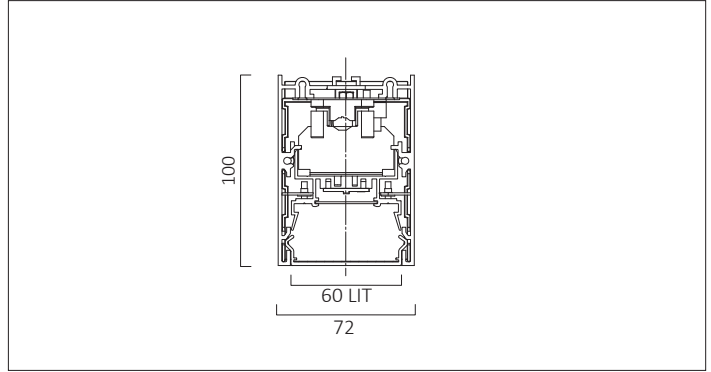

LIGHTLINE LED 60 MICROPRISM - High Efficiency

LIGHTLINE LED 60 can be surface mounted or suspended from the ceiling. It consists of an aluminium extruded profile constructed as individual modules in various chassis lengths, which come complete with integral driver. Optical control is provided by a clip in diffused microprismatic diffuser. Finish in RAL 9010 as standard. High Efficient LED. Small tolerance of MacAdam 3. Long life 72,000 hours.

Construction	Aluminium / Steel / Plastic
Diffuser	Diffused Microprism
Finish	White RAL 9010 (20% Gloss)
IP	IP40
Control	Fixed, DALI or 1-10V

Product No	Length (mm)	Colour Temp	CRI	Source (Lm)	Wattage (W)	Current (mA)	System Efficacy (Lm/W)	Luminaire Efficacy (LLm/W)
M8002	580	3000K	>80	1170	7.2	300	162	105
M8003	860	3000K	>80	1755	10.8	300	162	105
M8004	1140	3000K	>80	2340	14.4	300	162	105
M8005	1420	3000K	>80	2925	18.0	300	162	105
M8006	1700	3000K	>80	3510	21.6	300	162	105
M8102	580	4000K	>80	1220	7.2	300	170	110
M8103	860	4000K	>80	1830	10.8	300	170	110
M8104	1140	4000K	>80	2440	14.4	300	170	110
M8105	1420	4000K	>80	3050	18.0	300	170	110
M8106	1700	4000K	>80	3660	21.6	300	170	110