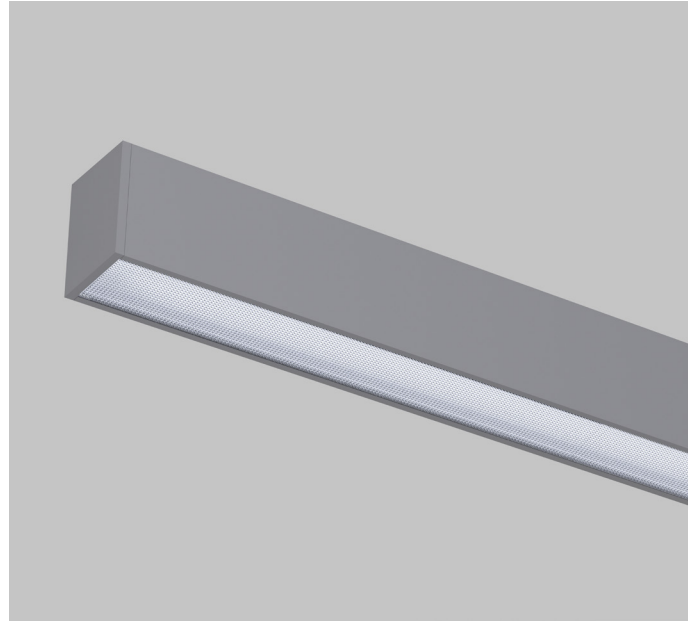

LIGHTLINE LED 60 MICROPRISM - High Output

LIGHTLINE LED 60 can be surface mounted or suspended from the ceiling. It consists of an aluminium extruded profile constructed as individual modules in various chassis lengths, which come complete with integral driver. Optical control is provided by a clip in diffused microprismatic diffuser. Finish in RAL 9010 as standard. High Efficient LED. Small tolerance of MacAdam 3. Long life 72,000 hours.

Construction	Aluminium / Steel / Plastic
Diffuser	Diffused Microprism
Finish	White RAL 9010 (20% Gloss)
IP	IP40
Control	Fixed, DALI or 1-10V

Product No	Length (mm)	Colour Temp	CRI	Source (Lm)	Wattage (W)	Current (mA)	System Efficacy (Lm/W)	Luminaire Efficacy (LLm/W)
M8202	580	3000K	>80	2260	13.2	300	162	105
M8203	860	3000K	>80	3390	19.8	300	162	105
M8204	1140	3000K	>80	4520	26.4	300	162	105
M8205	1420	3000K	>80	5650	33.0	300	162	105
M8206	1700	3000K	>80	6780	39.6	300	162	105
M8302	580	4000K	>80	2340	13.2	300	170	110
M8303	860	4000K	>80	3510	19.8	300	170	110
M8304	1140	4000K	>80	4680	26.4	300	170	110
M8305	1420	4000K	>80	5850	33.0	300	170	110
M8306	1700	4000K	>80	7020	39.6	300	170	110

Other outputs, 2700K / 3500K colour temperatures and CRI 90 are also available. Tolerance range for optical and electrical data: $\pm 10\%$.

STANDARD FINISH

X009- Black RAL 9005 (30% Gloss).

X159 - Metallic Silver,