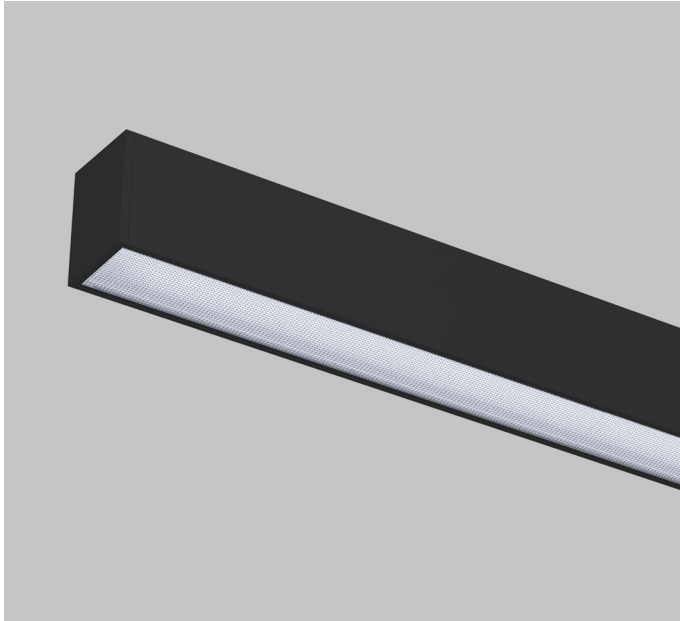

LIGHTLINE LED 60 MICROPRISM - High Output

LIGHTLINE LED 60 can be surface mounted or suspended from the ceiling. It consists of an aluminium extruded profile constructed as individual modules in various chassis lengths, which come complete with integral driver. Optical control is provided by a clip in diffused microprismatic diffuser. Finish in RAL 9010 as standard. High Efficient LED. Small tolerance of MacAdam 3. Long life 72,000 hours.

Construction	Aluminium / Steel / Plastic
Diffuser	Diffused Microprism
Finish	White RAL 9010 (20% Gloss)
IP	IP40
Control	Fixed, DALI or 1-10V

Product No	Length (mm)	Colour Temp	CRI	Source (Lm)	Wattage (W)	Current (mA)	System Efficacy (Lm/W)	Luminaire Efficacy (LLm/W)
M8202	580	3000K	>80	2260	13.2	300	162	105
M8203	860	3000K	>80	3390	19.8	300	162	105
M8204	1140	3000K	>80	4520	26.4	300	162	105
M8205	1420	3000K	>80	5650	33.0	300	162	105
M8206	1700	3000K	>80	6780	39.6	300	162	105
M8302	580	4000K	>80	2340	13.2	300	170	110
M8303	860	4000K	>80	3510	19.8	300	170	110
M8304	1140	4000K	>80	4680	26.4	300	170	110
M8305	1420	4000K	>80	5850	33.0	300	170	110
M8306	1700	4000K	>80	7020	39.6	300	170	110

Other outputs, 2700K / 3500K colour temperatures and CRI 90 are also available. Tolerance range for optical and electrical data: $\pm 10\%$.

STANDARD FINISH

X009- Black RAL 9005 (30% Gloss).

X159 - Metallic Silver,