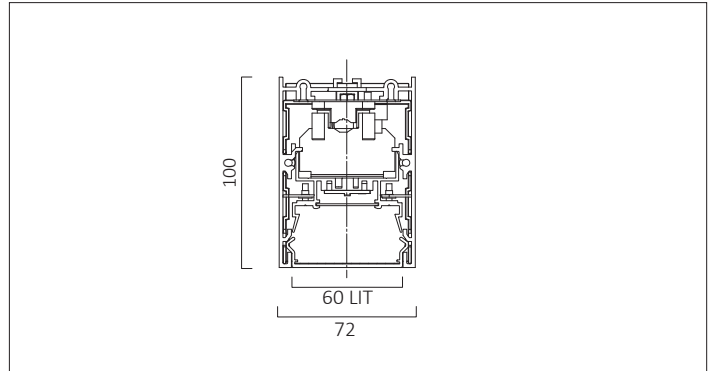

LIGHTLINE LED 60 MICROPRISM - High Output

LIGHTLINE LED 60 can be surface mounted or suspended from the ceiling. It consists of an aluminium extruded profile constructed as individual modules in various chassis lengths, which come complete with integral driver. Optical control is provided by a clip in diffused microprismatic diffuser. Finish in RAL 9010 as standard. High Efficient LED. Small tolerance of MacAdam 3. Long life 72,000 hours.

Construction	Aluminium / Steel / Plastic
Diffuser	Diffused Microprism
Finish	White RAL 9010 (20% Gloss)
IP	IP40
Control	Fixed, DALI or 1-10V

Product No	Length (mm)	Colour Temp	CRI	Source (Lm)	Wattage (W)	Current (mA)	System Efficacy (Lm/W)	Luminaire Efficacy (LLm/W)
M8202	580	3000K	>80	2260	13.2	300	162	105
M8203	860	3000K	>80	3390	19.8	300	162	105
M8204	1140	3000K	>80	4520	26.4	300	162	105
M8205	1420	3000K	>80	5650	33.0	300	162	105
M8206	1700	3000K	>80	6780	39.6	300	162	105
M8302	580	4000K	>80	2340	13.2	300	170	110
M8303	860	4000K	>80	3510	19.8	300	170	110
M8304	1140	4000K	>80	4680	26.4	300	170	110
M8305	1420	4000K	>80	5850	33.0	300	170	110
M8306	1700	4000K	>80	7020	39.6	300	170	110

Please contact us for further information. As a guide use multiple of 280mm plus 20mm for tolerance and end caps.