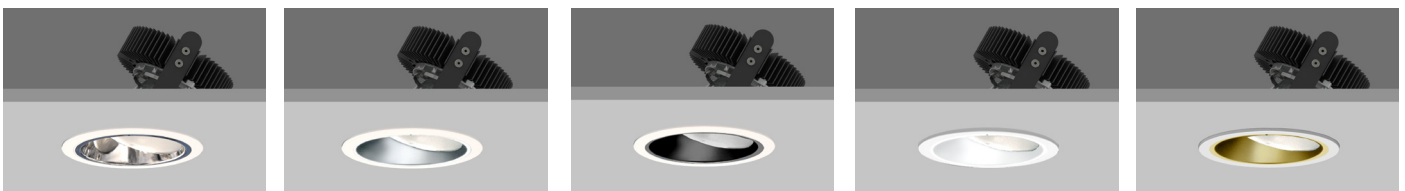

# AMBIANCE X100 LENS WALLWASHER - Xicato LED

AMBIANCE X100 LENS WALLWASHER Round recessed wallwasher with standard white ceiling trim and a choice of deep cone reflector finish and spread lens. The AMBIANCE X100 LENS WALLWASHER is easy to install and incorporates the latest, high efficiency LED technology. Colour consistency through life is ensured by state-of-the-art components and passive cooling aluminium heat sinks.

Standard colour temperatures: 2700K, 3000K, 4000K, colour rendering Ra >80 2 step Macadam are all available.

Life 50000 hours. A choice of drivers provide fixed supply or dimming to project requirements. IP20 or IP44 durable, high specification diecast construction, colour powder coat finish provides longevity.

Built to conform to the requirements of BS EN 60598-1 and IEC 598. The AMBIANCE X100 LENS WALLWASHER spring mechanism makes installation easy. Photometrically tested to LM-79-08 confirms AMBIANCE X100 LENS WALLWASHER performance.

	Specular Silver	Satin Silver	Black	White	Gold
IP20	<b>C0701</b>	<b>C0702</b>	<b>C0703</b>	<b>C0704</b>	<b>C0705</b>

**19mm LIGHT ENGINE**

Engine Order Code	Output (Lumens)	CCT	CRI	Pd (W)	Vf forward typical	Current
<b>09A2</b>	965	2700K	>80	6.6W	13.2	500 mA
<b>13A2</b>	1300	2700K	>80	9.5W	13.6	700 mA
<b>14A2</b>	1490	2700K	>80	10.6W	21.1	500 mA
<b>20A2</b>	2000	2700K	>80	15.2W	21.7	700 mA
<b>09A3</b>	965	3000K	>80	6.6W	13.2	500 mA
<b>13A3</b>	1300	3000K	>80	9.5W	13.6	700 mA
<b>14A3</b>	1490	3000K	>80	10.6W	21.1	500 mA
<b>20A3</b>	2000	3000K	>80	15.2W	21.7	700 mA
<b>09A5</b>	965	4000K	>80	6.6W	13.2	500 mA
<b>13A5</b>	1300	4000K	>80	9.5W	13.6	700 mA
<b>14A5</b>	1490	4000K	>80	10.6W	21.1	500 mA
<b>20A5</b>	2000	4000K	>80	15.2W	21.7	700 mA