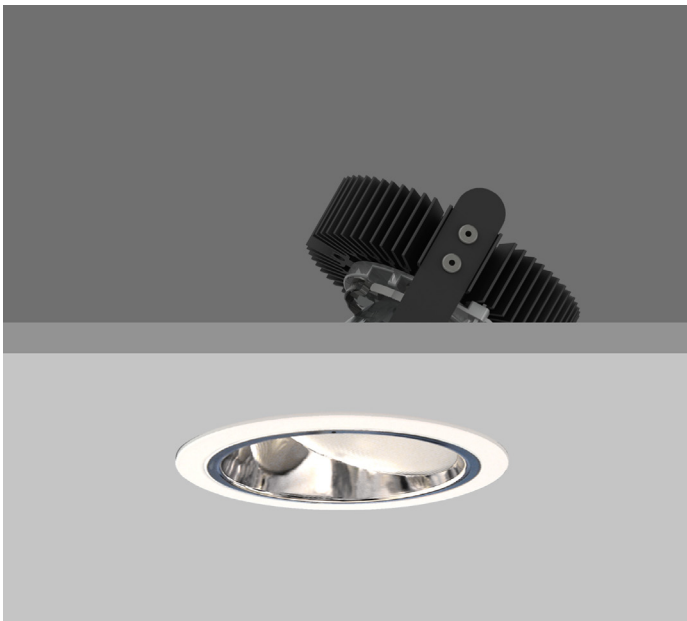

# AMBIANCE X100 LENS WALLWASHER - Xicato LED

AMBIANCE X100 LENS WALLWASHER Round recessed wallwasher with standard white ceiling trim and a choice of deep cone reflector finish and spread lens. The AMBIANCE X100 LENS WALLWASHER is easy to install and incorporates the latest, high efficiency LED technology. Colour consistency through life is ensured by state-of-the-art components and passive cooling aluminium heat sinks.

Standard colour temperatures: 2700K, 3000K, 4000K, colour rendering Ra >80 2 step Macadam are all available.

Life 50000 hours. A choice of drivers provide fixed supply or dimming to project requirements. IP20 or IP44 durable, high specification diecast construction, colour powder coat finish provides longevity.

Built to conform to the requirements of BS EN 60598-1 and IEC 598. The AMBIANCE X100 LENS WALLWASHER spring mechanism makes installation easy. Photometrically tested to LM-79-08 confirms AMBIANCE X100 LENS WALLWASHER performance.

	Specular Silver	Satin Silver	Black	White	Gold
IP20	<b>C0701</b>	<b>C0702</b>	<b>C0703</b>	<b>C0704</b>	<b>C0705</b>

**19mm LIGHT ENGINE**

Engine Order Code	Output (Lumens)	CCT	CRI	Pd (W)	Vf forward typical	Current
<b>09A2</b>	965	2700K	>80	6.6W	13.2	500 mA
<b>13A2</b>	1300	2700K	>80	9.5W	13.6	700 mA
<b>14A2</b>	1490	2700K	>80	10.6W	21.1	500 mA
<b>20A2</b>	2000	2700K	>80	15.2W	21.7	700 mA
<b>09A3</b>	965	3000K	>80	6.6W	13.2	500 mA
<b>13A3</b>	1300	3000K	>80	9.5W	13.6	700 mA
<b>14A3</b>	1490	3000K	>80	10.6W	21.1	500 mA
<b>20A3</b>	2000	3000K	>80	15.2W	21.7	700 mA
<b>09A5</b>	965	4000K	>80	6.6W	13.2	500 mA
<b>13A5</b>	1300	4000K	>80	9.5W	13.6	700 mA
<b>14A5</b>	1490	4000K	>80	10.6W	21.1	500 mA
<b>20A5</b>	2000	4000K	>80	15.2W	21.7	700 mA