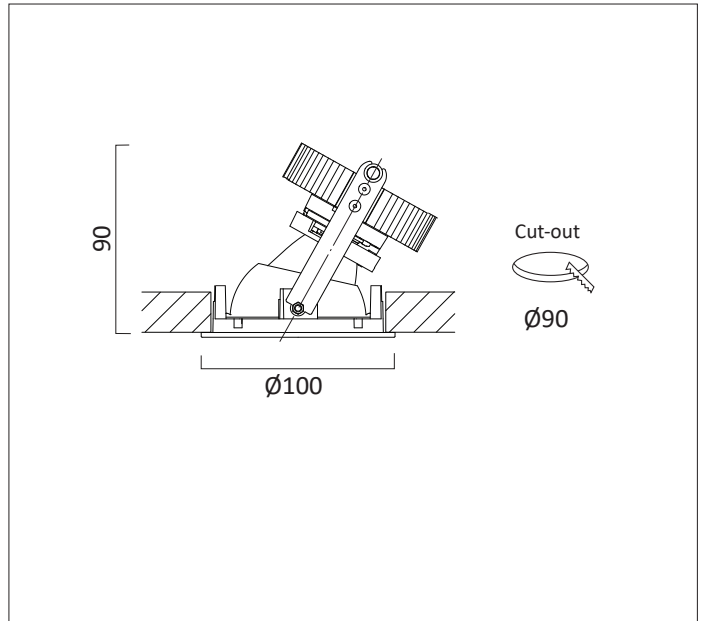

AMBIANCE X100 LENS WALLWASHER - Xicato LED

AMBIANCE X100 LENS WALLWASHER Round recessed wallwasher with standard white ceiling trim and a choice of deep cone reflector finish and spread lens. The AMBIANCE X100 LENS WALLWASHER is easy to install and incorporates the latest, high efficiency LED technology. Colour consistency through life is ensured by state-of-the-art components and passive cooling aluminium heat sinks.

Standard colour temperatures: 2700K, 3000K, 4000K, colour rendering Ra >80 2 step Macadam are all available.

Life 50000 hours. A choice of drivers provide fixed supply or dimming to project requirements. IP20 or IP44 durable, high specification diecast construction, colour powder coat finish provides longevity.

Built to conform to the requirements of BS EN 60598-1 and IEC 598. The AMBIANCE X100 LENS WALLWASHER spring mechanism makes installation easy. Photometrically tested to LM-79-08 confirms AMBIANCE X100 LENS WALLWASHER performance.

	Specular Silver	Satin Silver	Black	White	Gold
IP20	C0701	C0702	C0703	C0704	C0705